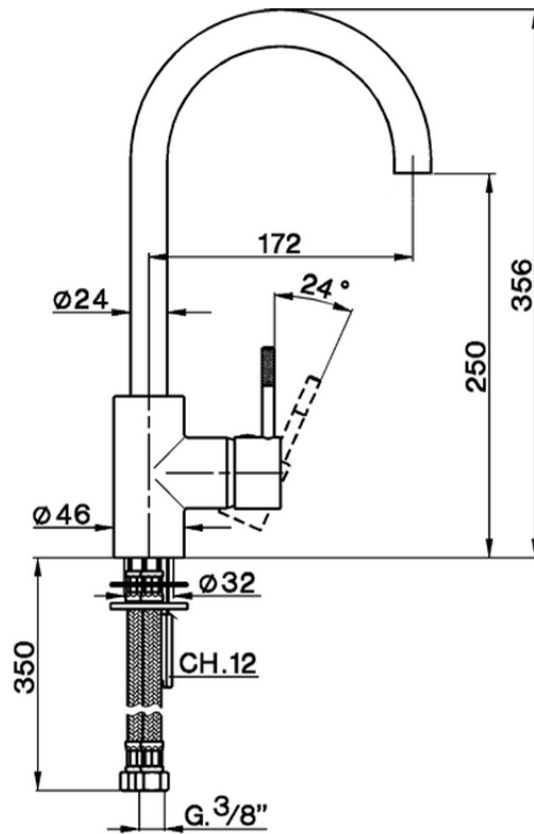

Miscelatore monocomando lavello KITCHEN_LS000530

LS000530

<https://www.cisal.it/miscelatore-monocomando-lavello-kitchen-ls000530>

2026-03-13