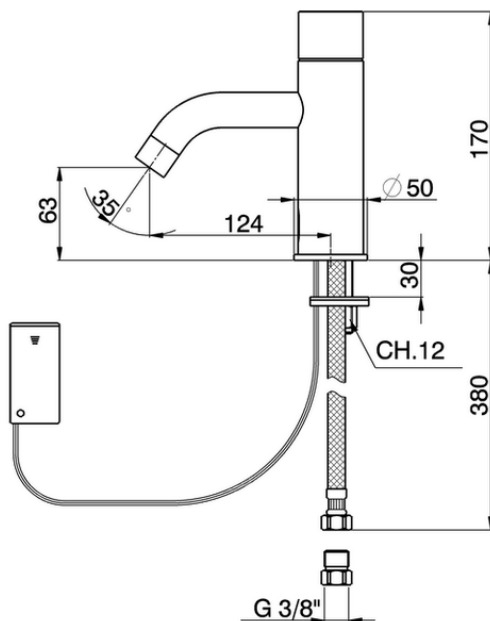

Rubinetto elettronico lavabo TRONIC_TN001540

TN001540

<https://www.cisal.it/rubinetto-elettronico-lavabo-tronic-tn001540>

2026-05-17