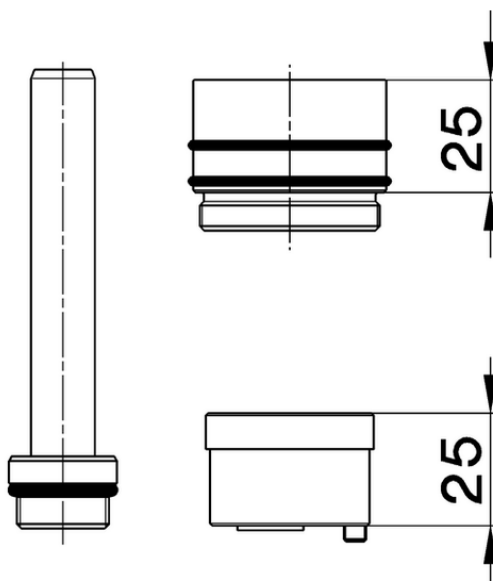

Prolunga +25 mm COMPLEMENTI_ZA008040

ZA008040

<https://www.cisal.it/prolunga-25-mm-complementi-za008040>

2026-04-04