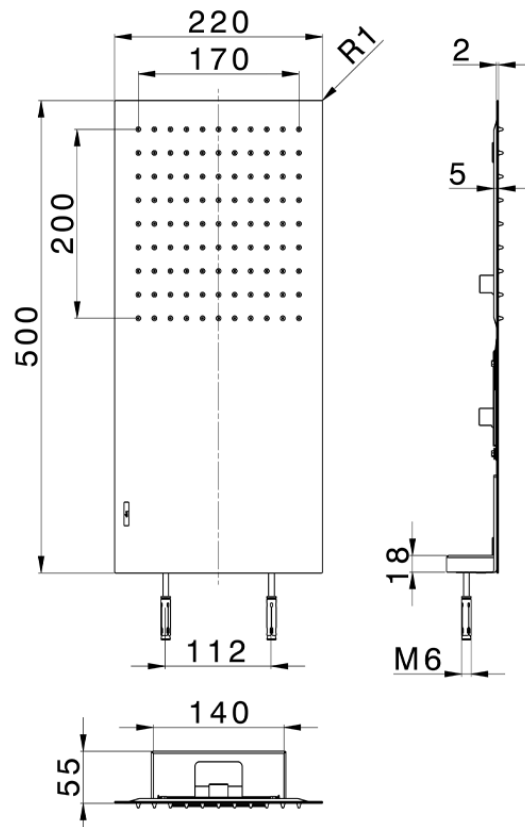

Soffone a parete 500x220 mm ZEN SHOWER_ZS022120

ZS022120

<https://www.cisal.it/soffone-a-parete-500x220-mm-zen-shower-zs022120>

2026-07-02