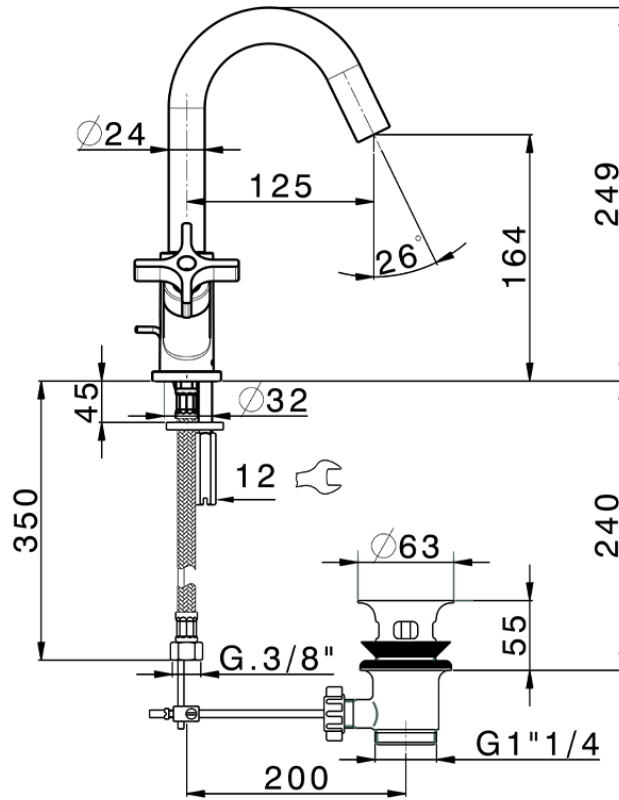

Miscelatore lavabo GRACE_GS000510

GS000510

<https://www.cisal.it/miscelatore-lavabo-grace-gs000510>

2026-04-19