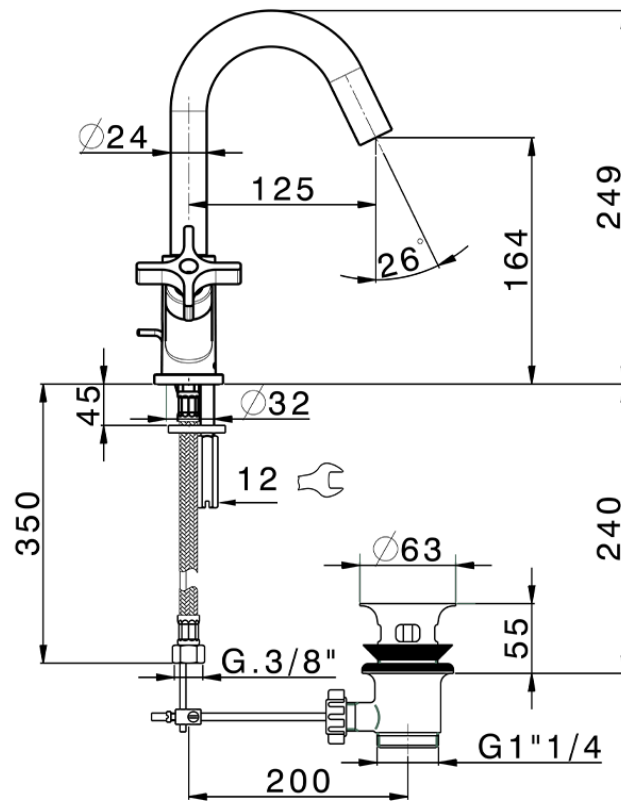

Miscelatore lavabo GRACE_GS000510

GS000510

<https://www.cisal.it/miscelatore-lavabo-grace-gs000510>

2026-06-19