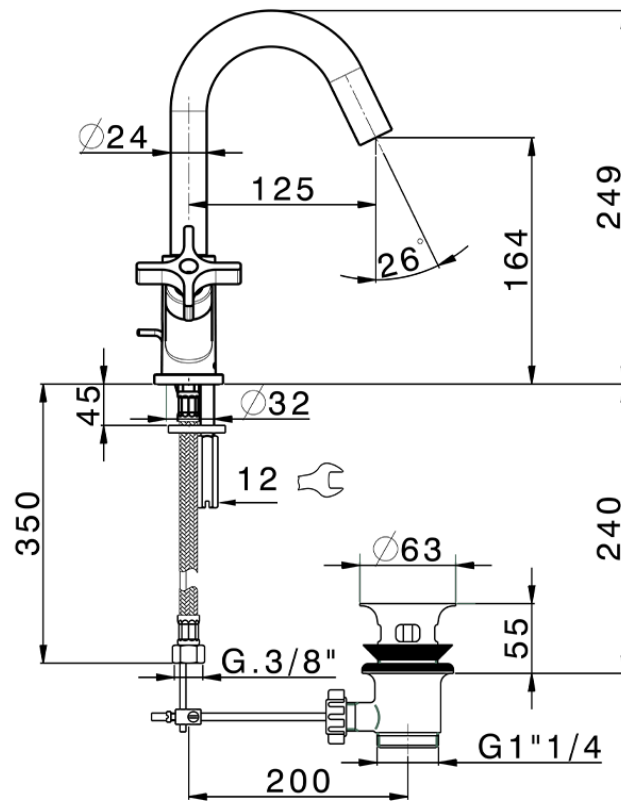

Miscelatore lavabo GRACE_GS000510

GS000510

<https://www.cisal.it/miscelatore-lavabo-grace-gs000510>

2026-04-21