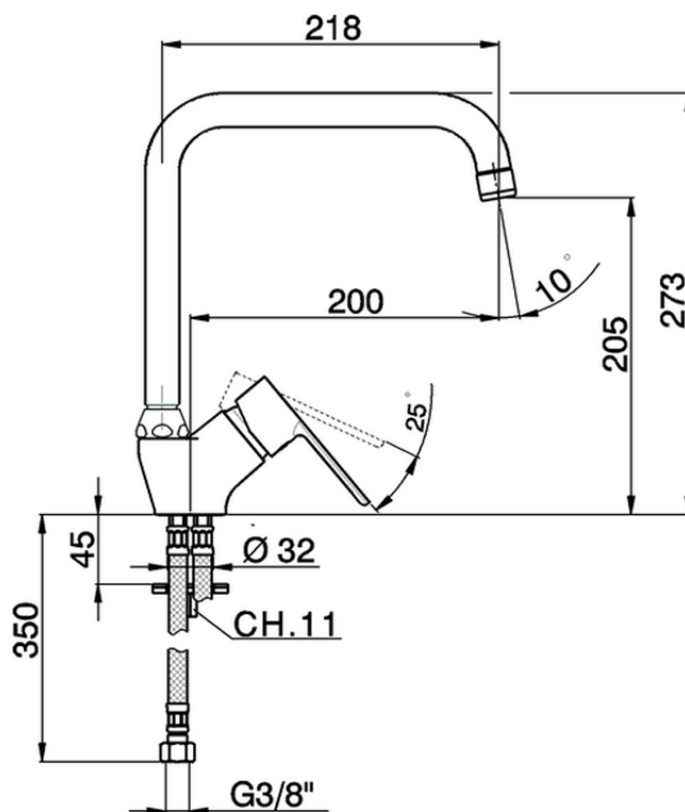

**Miscelatore monocomando lavello KITCHEN\_C2002520**

C2002520

<https://www.cisal.it/miscelatore-monocomando-lavello-kitchen-c2002520>

2026-06-20