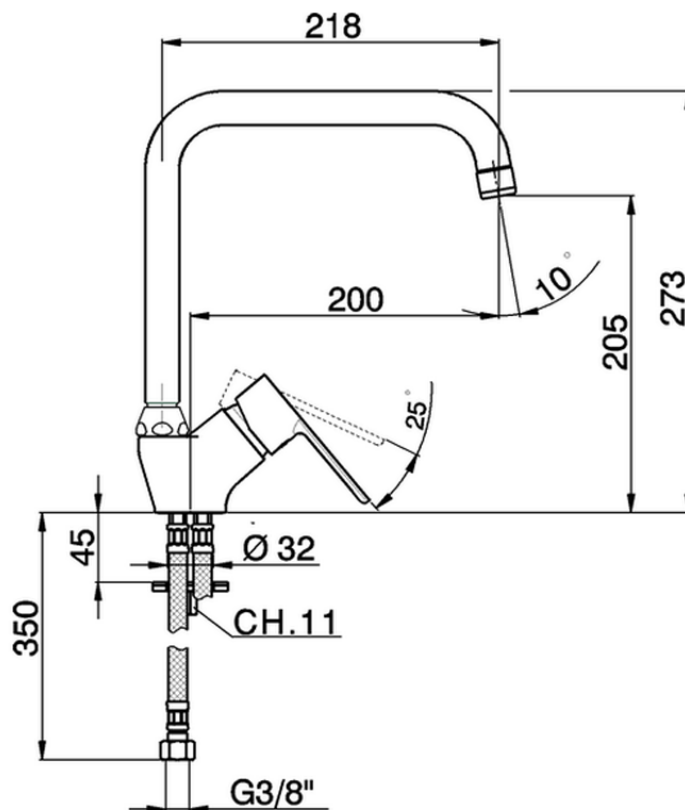

Miscelatore monocomando lavello KITCHEN_C2002520

C2002520

<https://www.cisal.it/miscelatore-monocomando-lavello-kitchen-c2002520>

2026-05-05