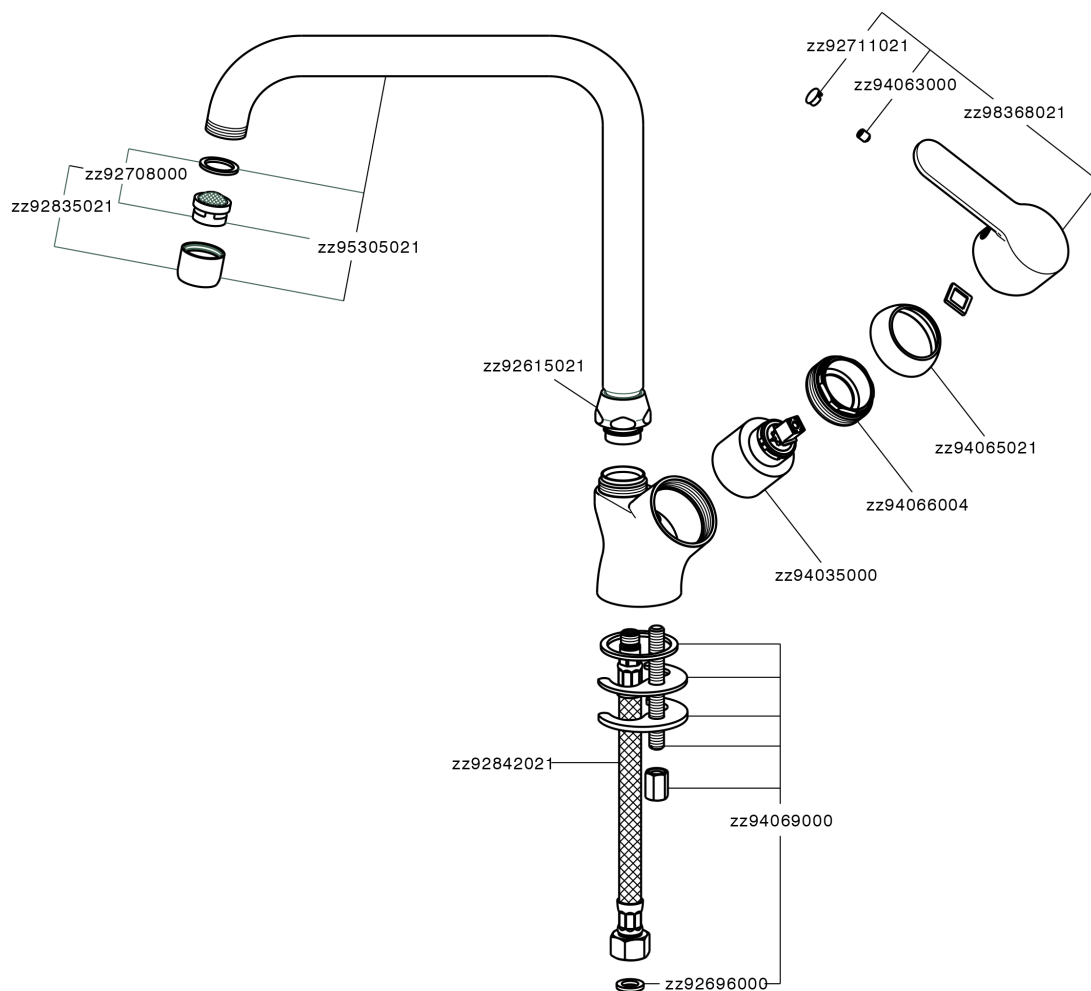

Miscelatore monocomando lavello KITCHEN_C2002520

C2002520

<https://www.cisal.it/miscelatore-monocomando-lavello-kitchen-c2002520>

2026-06-20