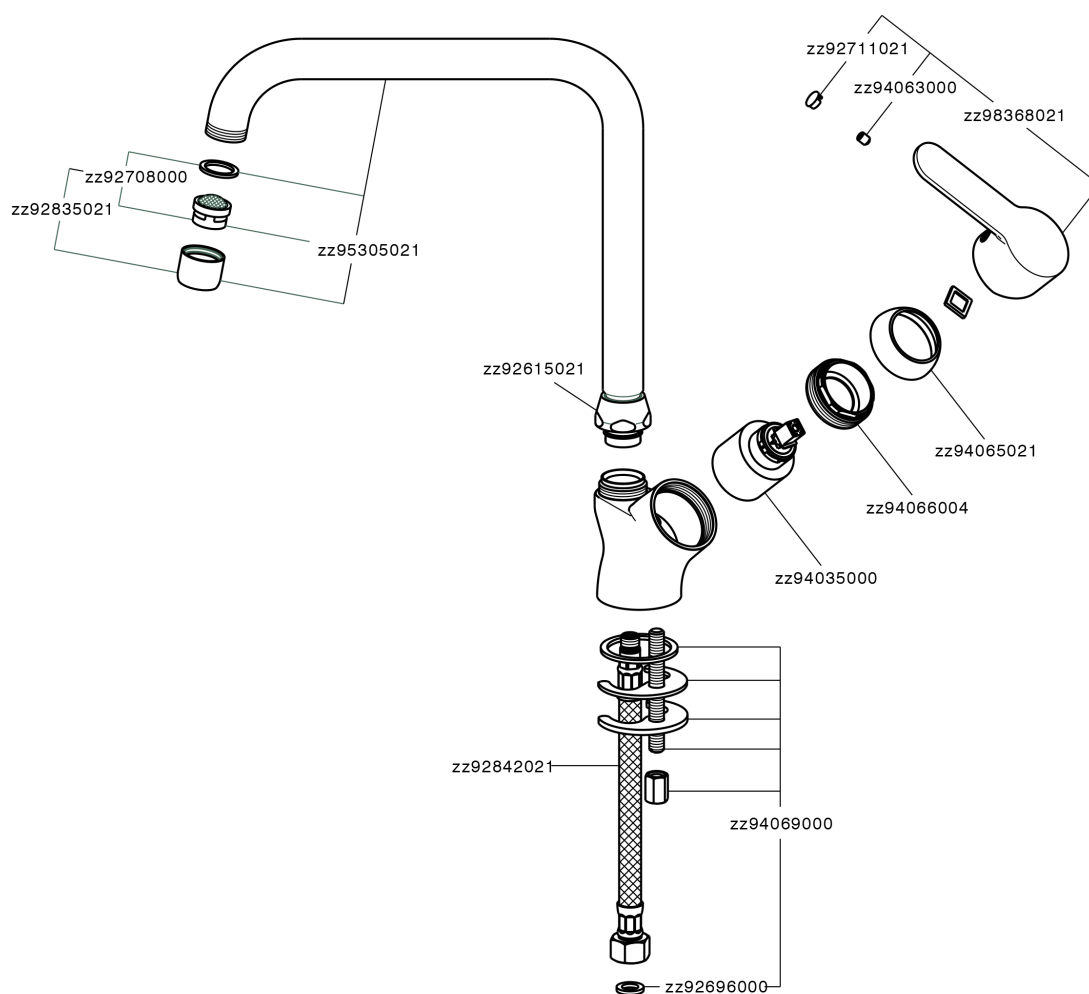

## Miscelatore monocomando lavello KITCHEN\_C2002520

C2002520

<https://www.cisal.it/miscelatore-monocomando-lavello-kitchen-c2002520>

2026-06-20