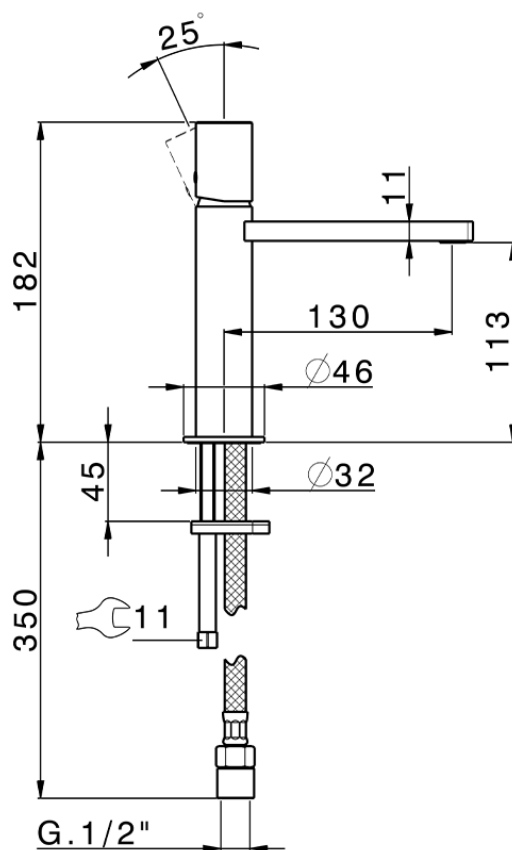

Miscelatore monocomando lavabo large SMOOTH X32_X4000504

X4000504

<https://www.cisal.it/miscelatore-monocomando-lavabo-large-smooth-x32-x4000504>

2026-06-11