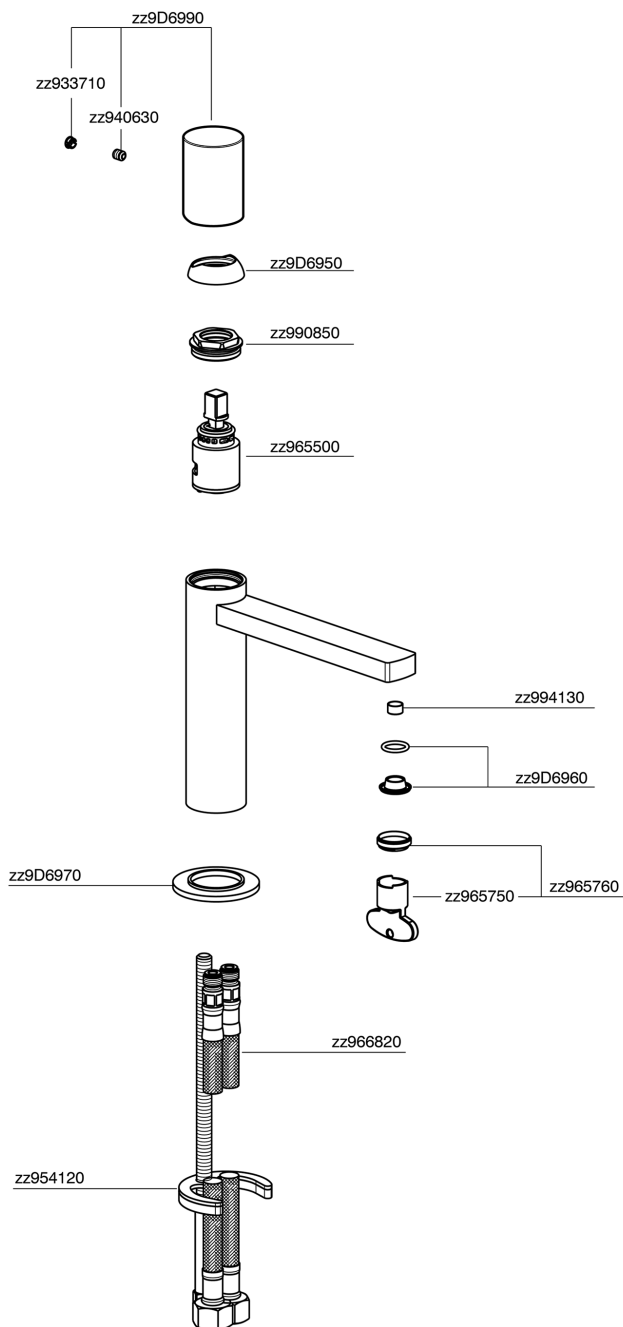

Miscelatore monocomando lavabo large SMOOTH X32_X4000504

X4000504

<https://www.cisal.it/miscelatore-monocomando-lavabo-large-smooth-x32-x4000504>

2026-04-27