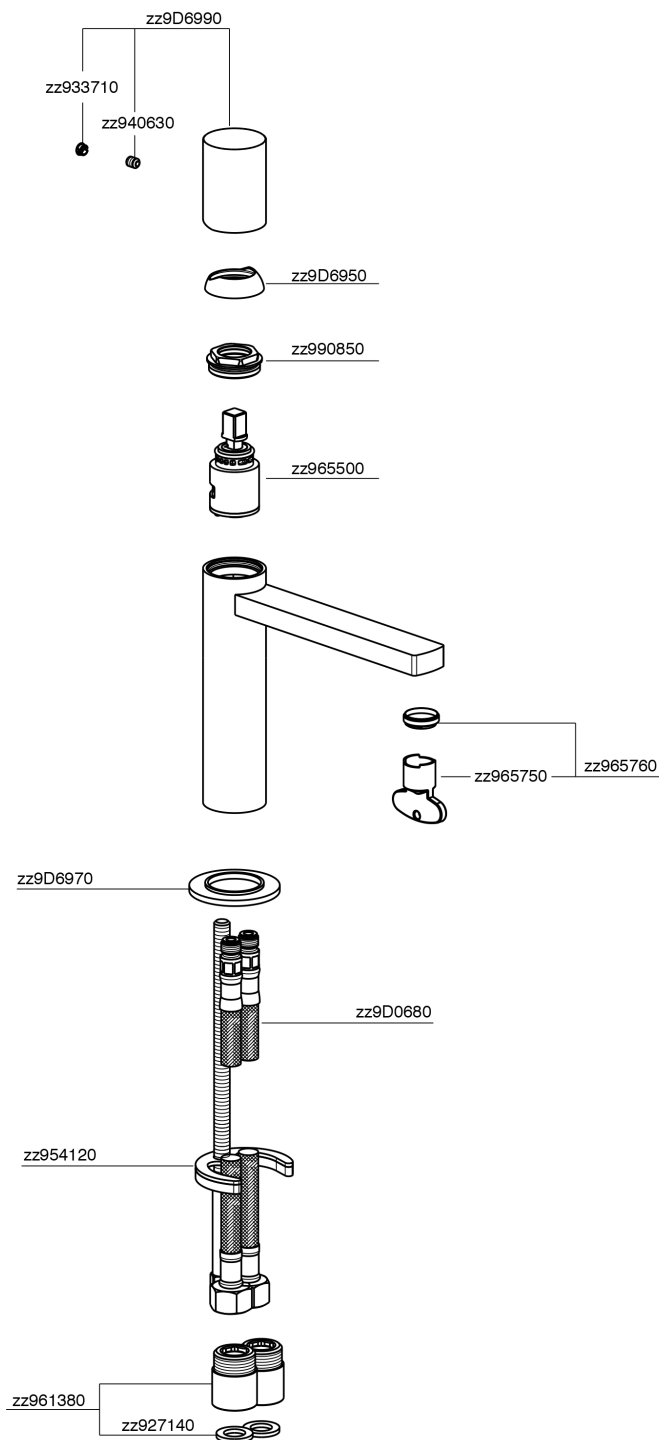

Miscelatore monocomando lavabo large SMOOTH X32_X4000504

X4000504

<https://www.cisal.it/miscelatore-monocomando-lavabo-large-smooth-x32-x4000504>

2026-06-12