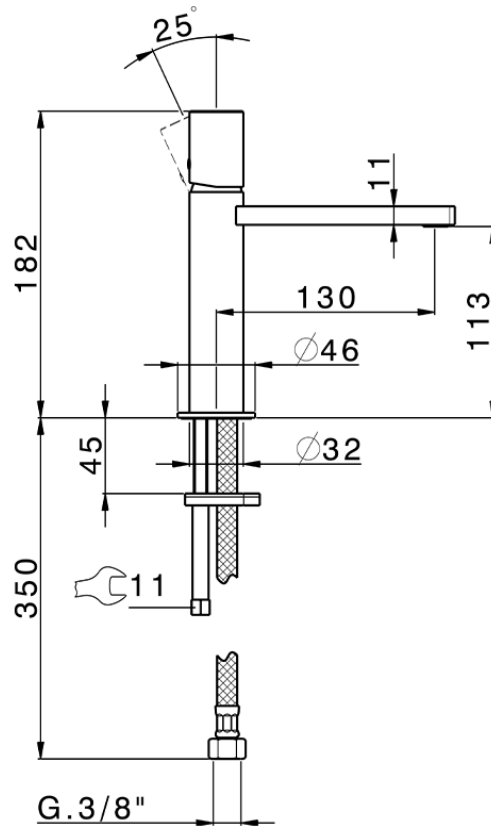

## Miscelatore monocomando lavabo large SMOOTH X32\_X4000504

X4000504

<https://www.cisal.it/miscelatore-monocomando-lavabo-large-smooth-x32-x4000504>

2026-05-16