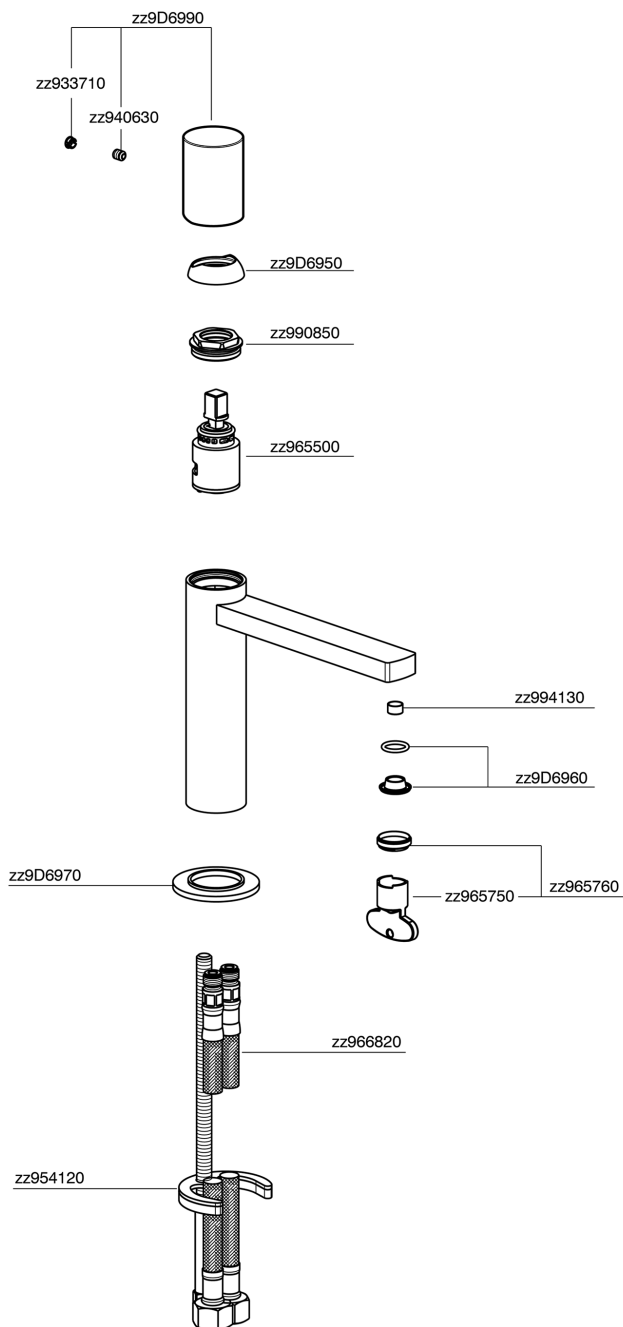

Miscelatore monocomando lavabo large SMOOTH X32_X4000504

X4000504

<https://www.cisal.it/miscelatore-monocomando-lavabo-large-smooth-x32-x4000504>

2026-05-16