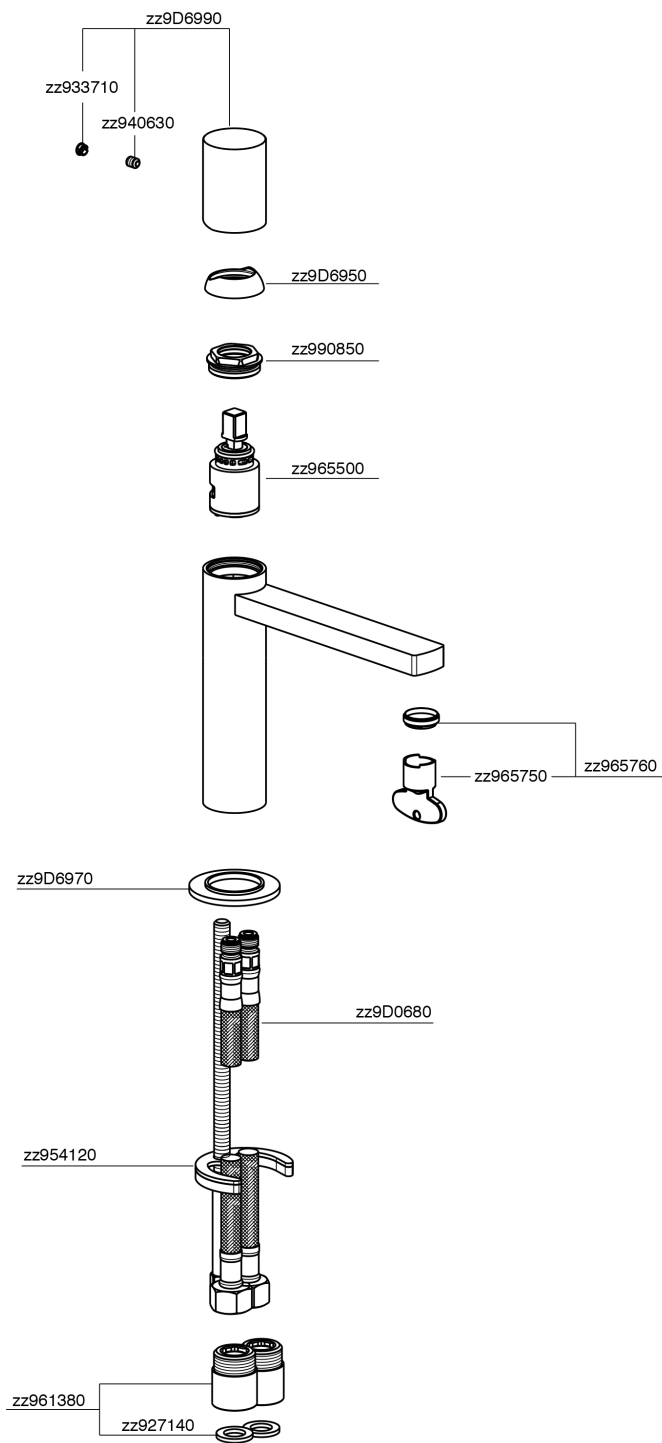

Miscelatore monocomando lavabo large SMOOTH X32_X4000504

X4000504

<https://www.cisal.it/miscelatore-monocomando-lavabo-large-smooth-x32-x4000504>

2026-06-11