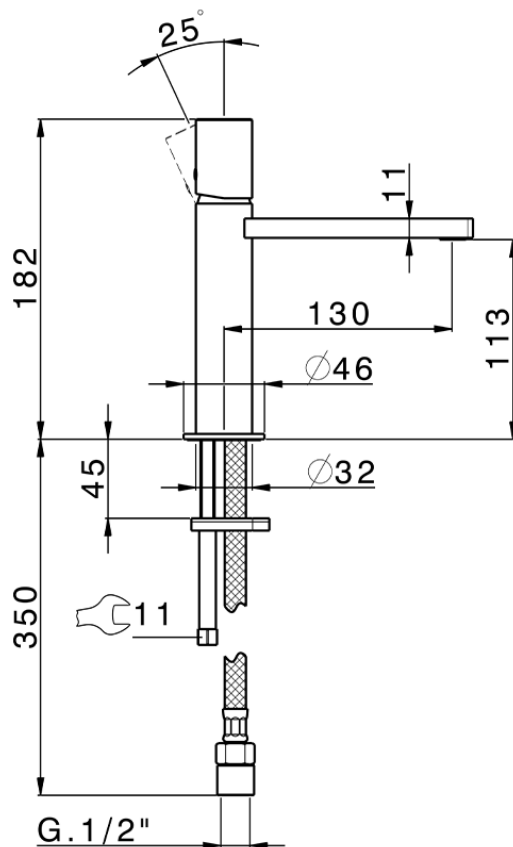

## Miscelatore monocomando lavabo large SMOOTH X32\_X4000504

X4000504

<https://www.cisal.it/miscelatore-monocomando-lavabo-large-smooth-x32-x4000504>

2026-06-09