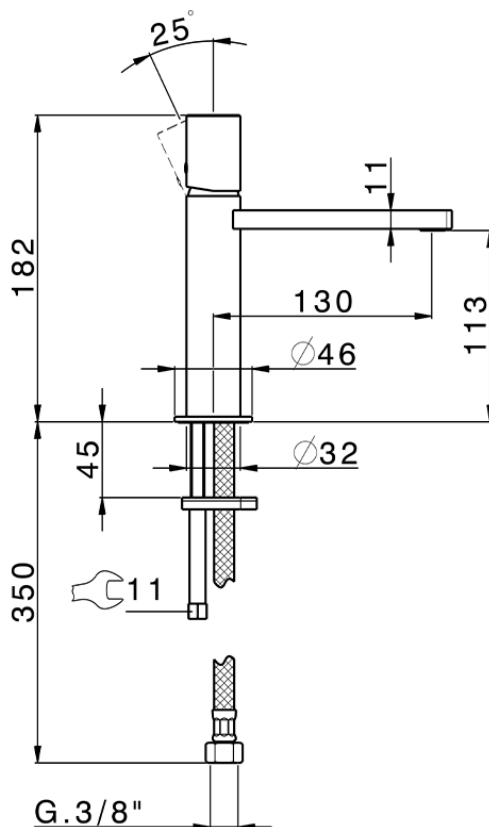

Miscelatore monocomando lavabo large SMOOTH X32_X4000504

X4000504

<https://www.cisal.it/miscelatore-monocomando-lavabo-large-smooth-x32-x4000504>

2026-04-27