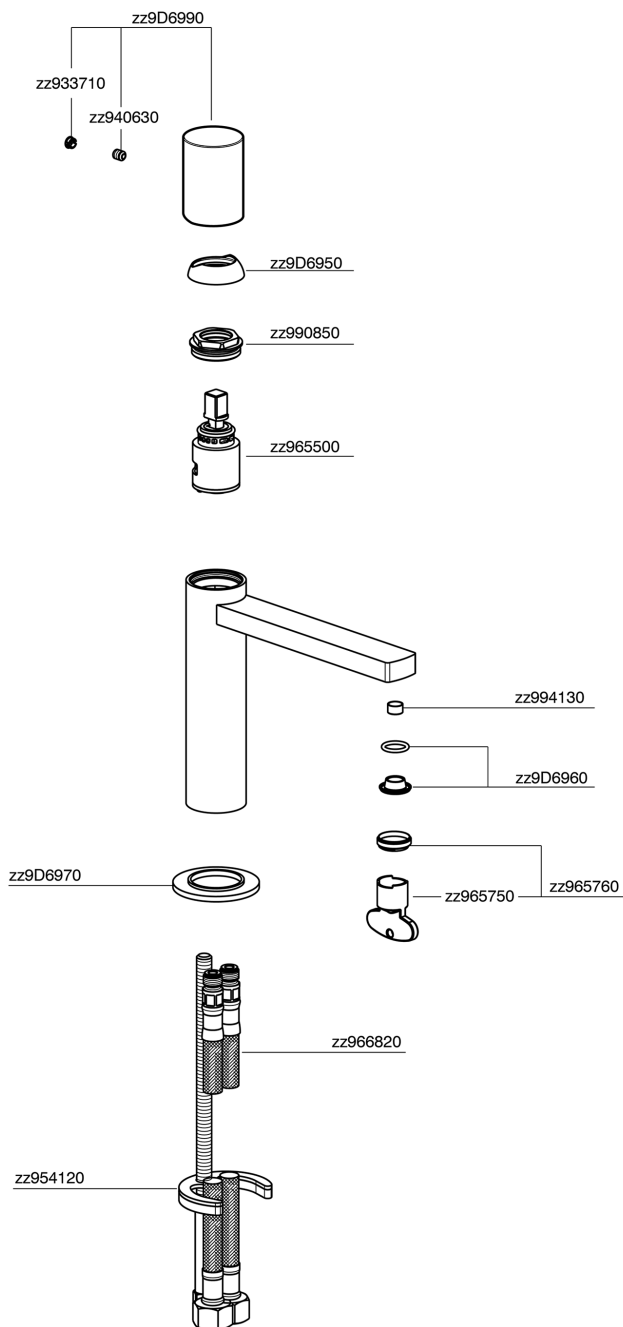

## Miscelatore monocomando lavabo large SMOOTH X32\_X4000504

X4000504

<https://www.cisal.it/miscelatore-monocomando-lavabo-large-smooth-x32-x4000504>

2026-04-27