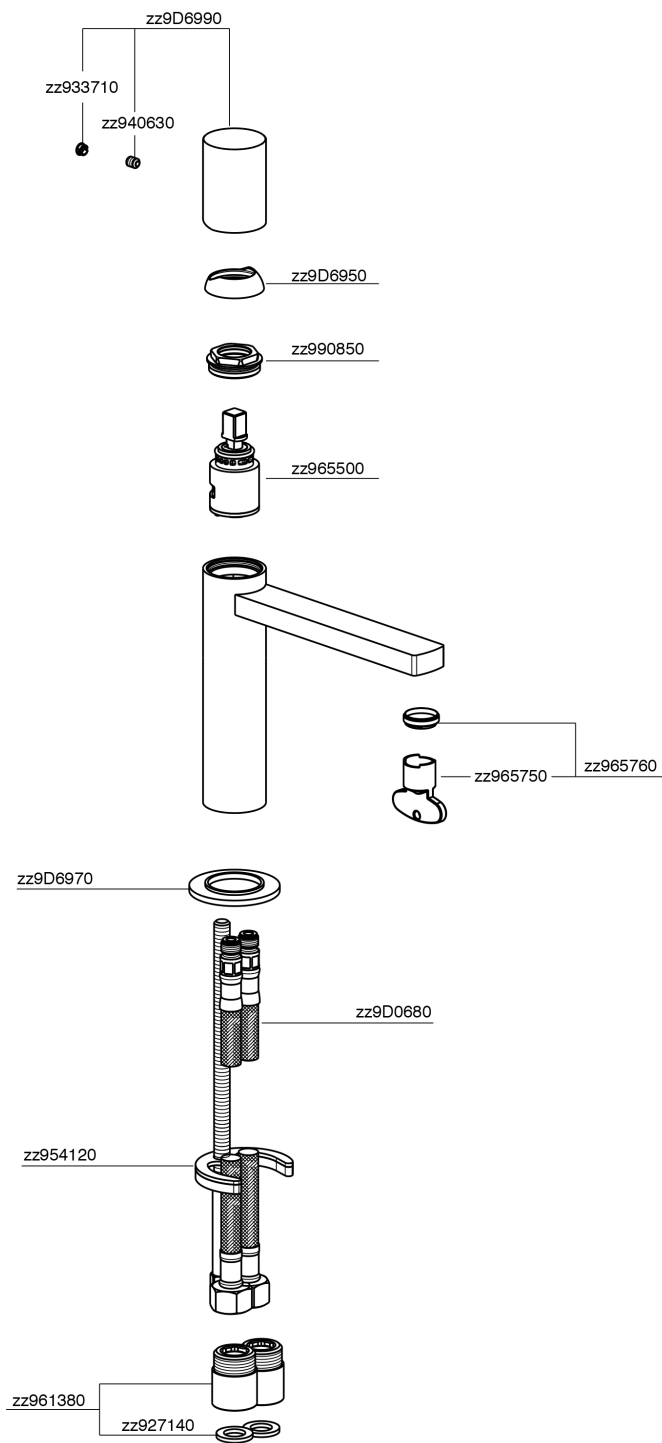

## Miscelatore monocomando lavabo large SMOOTH X32\_X4000504

X4000504

<https://www.cisal.it/miscelatore-monocomando-lavabo-large-smooth-x32-x4000504>

2026-06-09