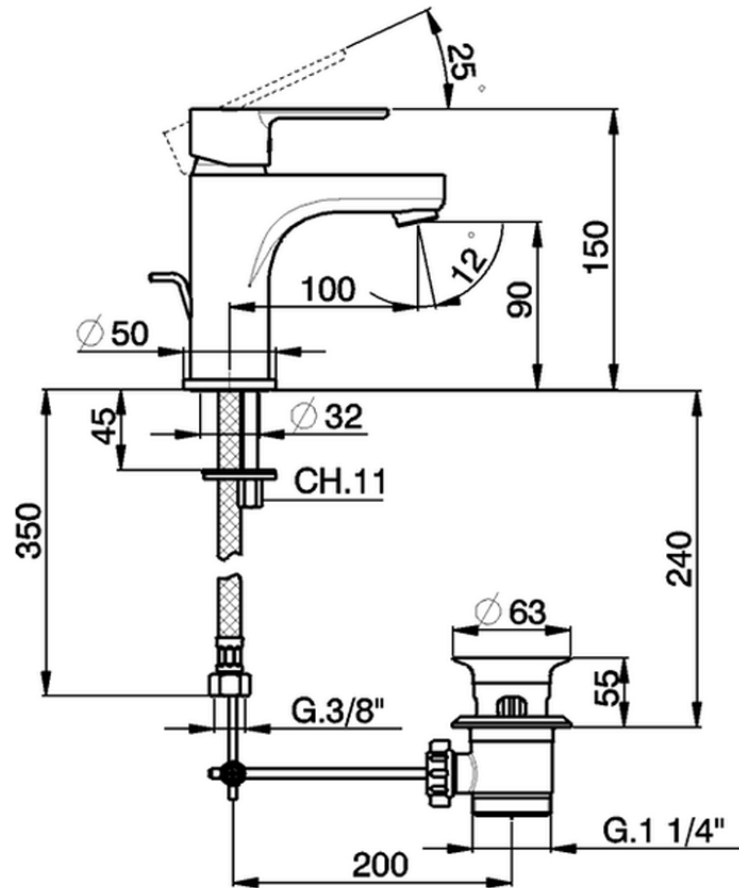

Miscelatore monocomando lavabo large EnergySave TENDER_C2000495

C2000495

<https://www.cisal.it/miscelatore-monocomando-lavabo-large-energysave-tender-c2000495>

2026-04-30