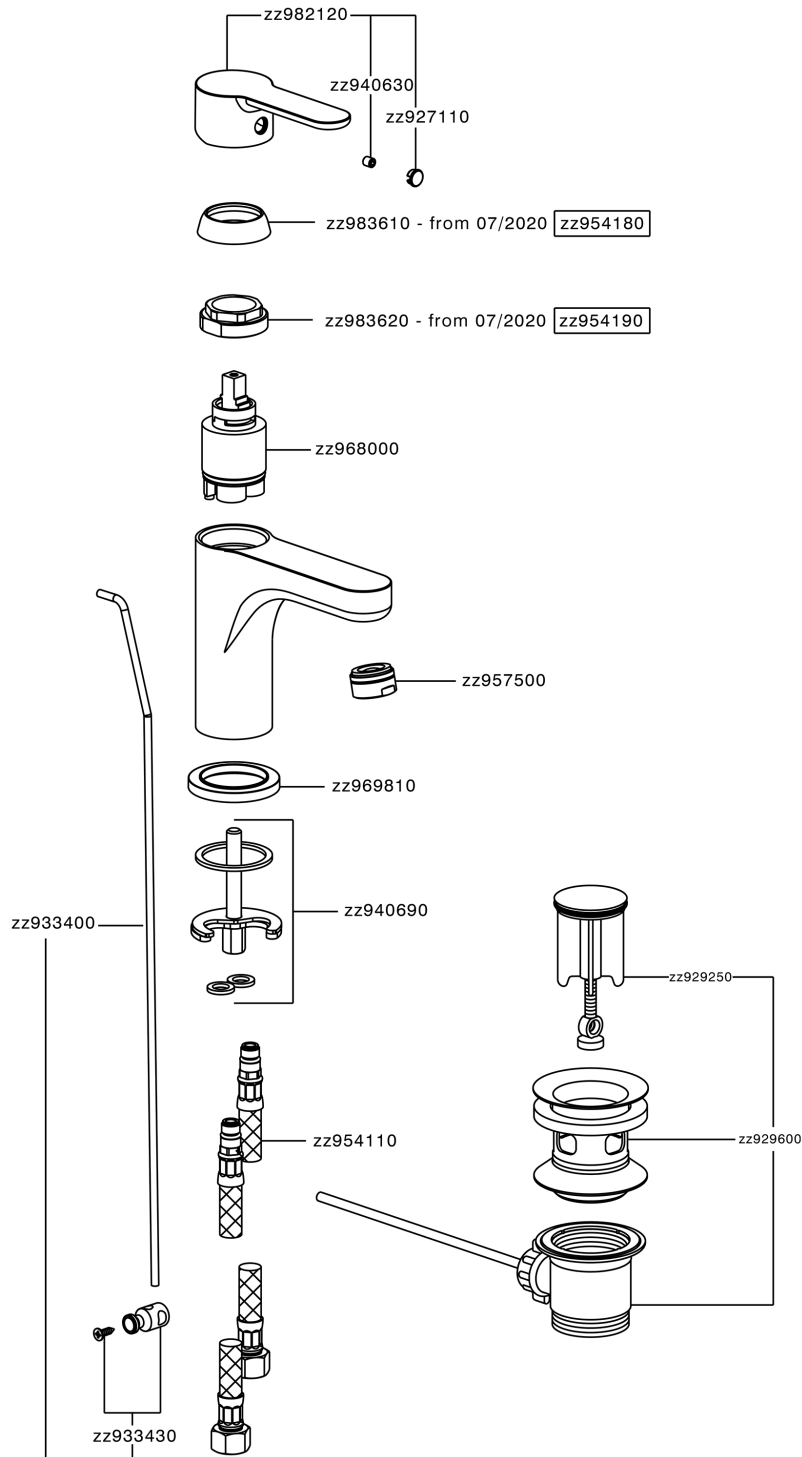

Miscelatore monocomando lavabo large EnergySave TENDER_C2000495

C2000495

<https://www.cisal.it/miscelatore-monocomando-lavabo-large-energysave-tender-c2000495>

2026-07-02