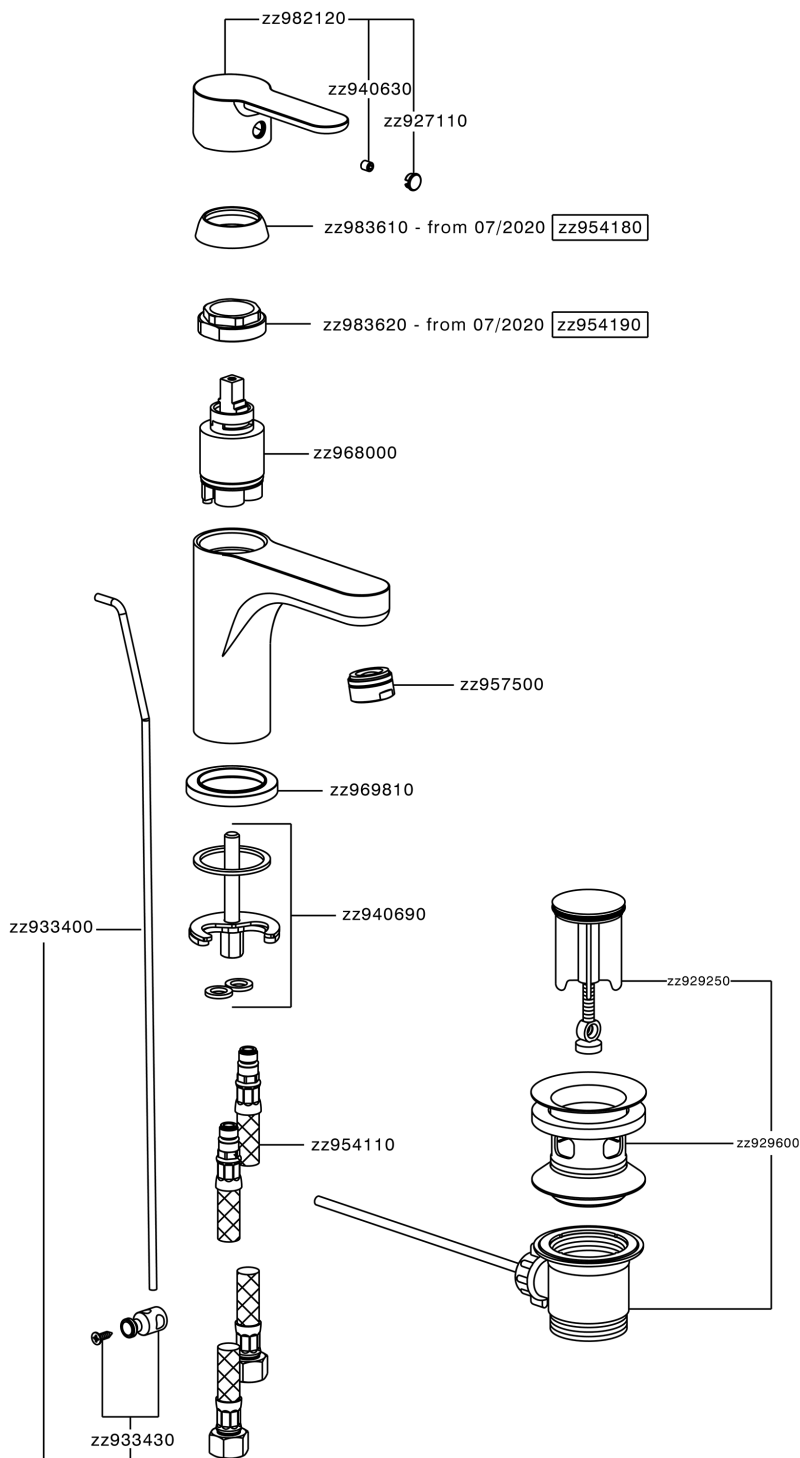

Miscelatore monocomando lavabo large EnergySave TENDER_C2000495

C2000495

<https://www.cisal.it/miscelatore-monocomando-lavabo-large-energysave-tender-c2000495>

2026-04-30