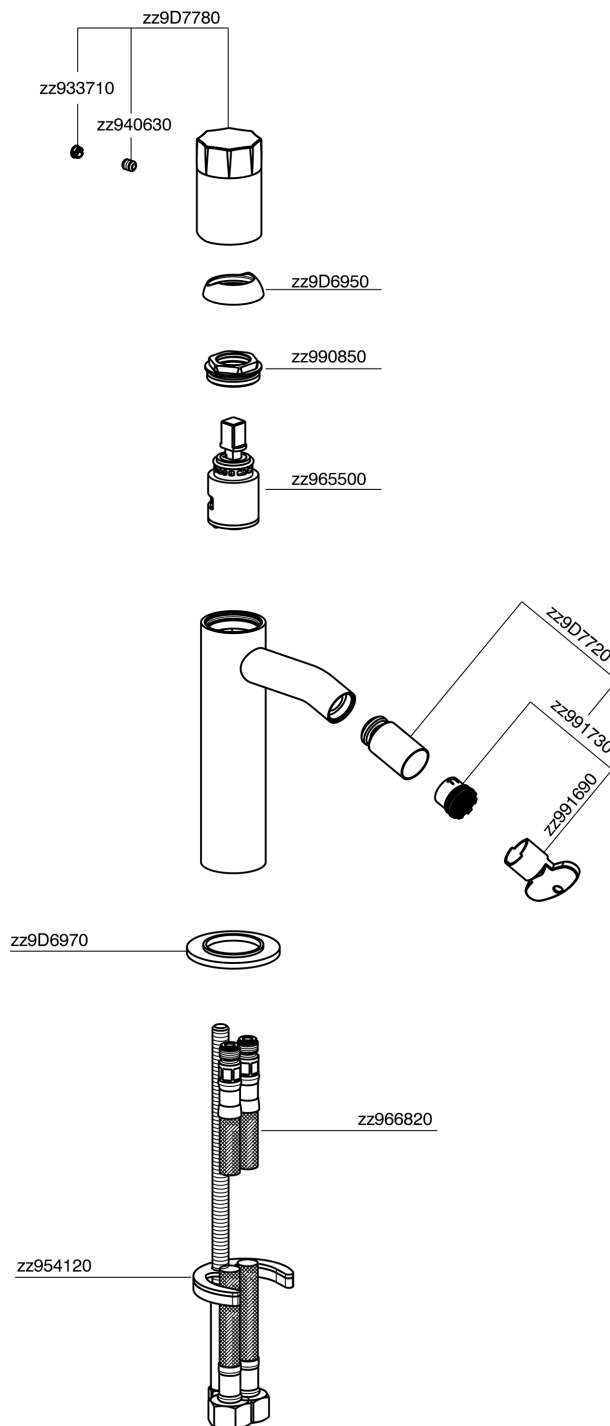

## Miscelatore monocomando bidet MARBLE X32\_X5000564

X5000564

<https://www.cisal.it/miscelatore-monocomando-bidet-marble-x32-x5000564>

2026-05-11