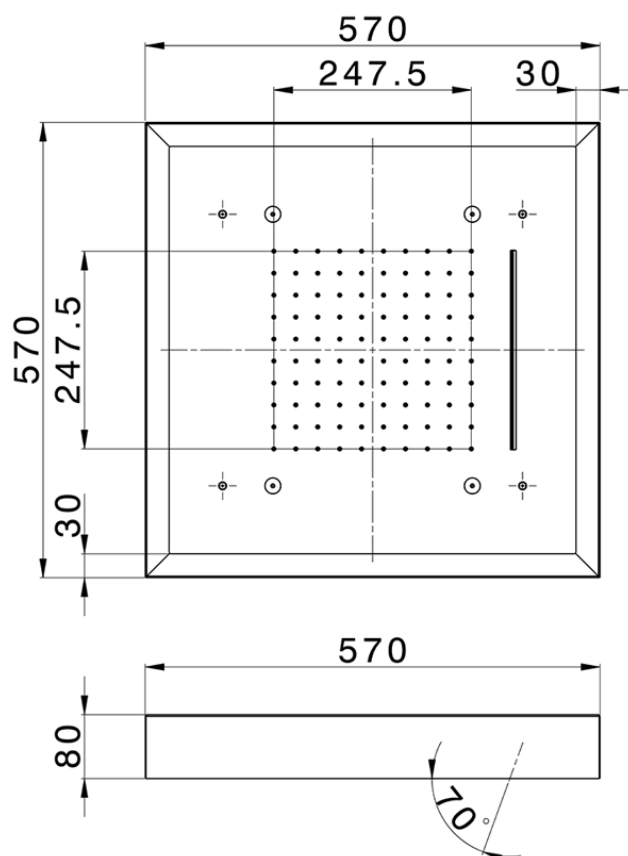

Soffione a soffitto con cromoterapia 570x570 mm WELLNESS_ZS0C0160

ZS0C0160

<https://www.cisal.it/soffione-a-soffitto-con-cromoterapia-570x570-mm-wellness-zs0c0160>

2026-06-27