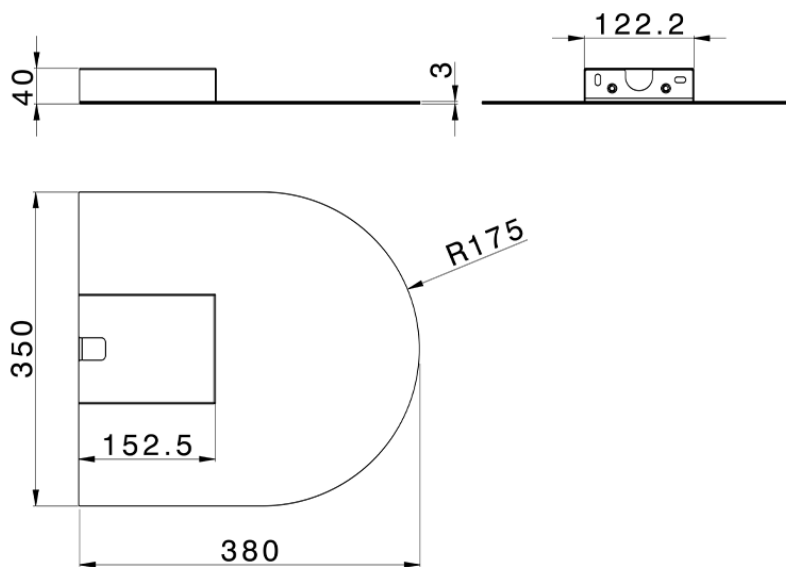

Cascata a muro ultrasottile curva ZEN SHOWER_ZS029010

ZS029010

<https://www.cisal.it/cascata-a-muro-ultrasottile-curva-zen-shower-zs029010>

2026-07-03