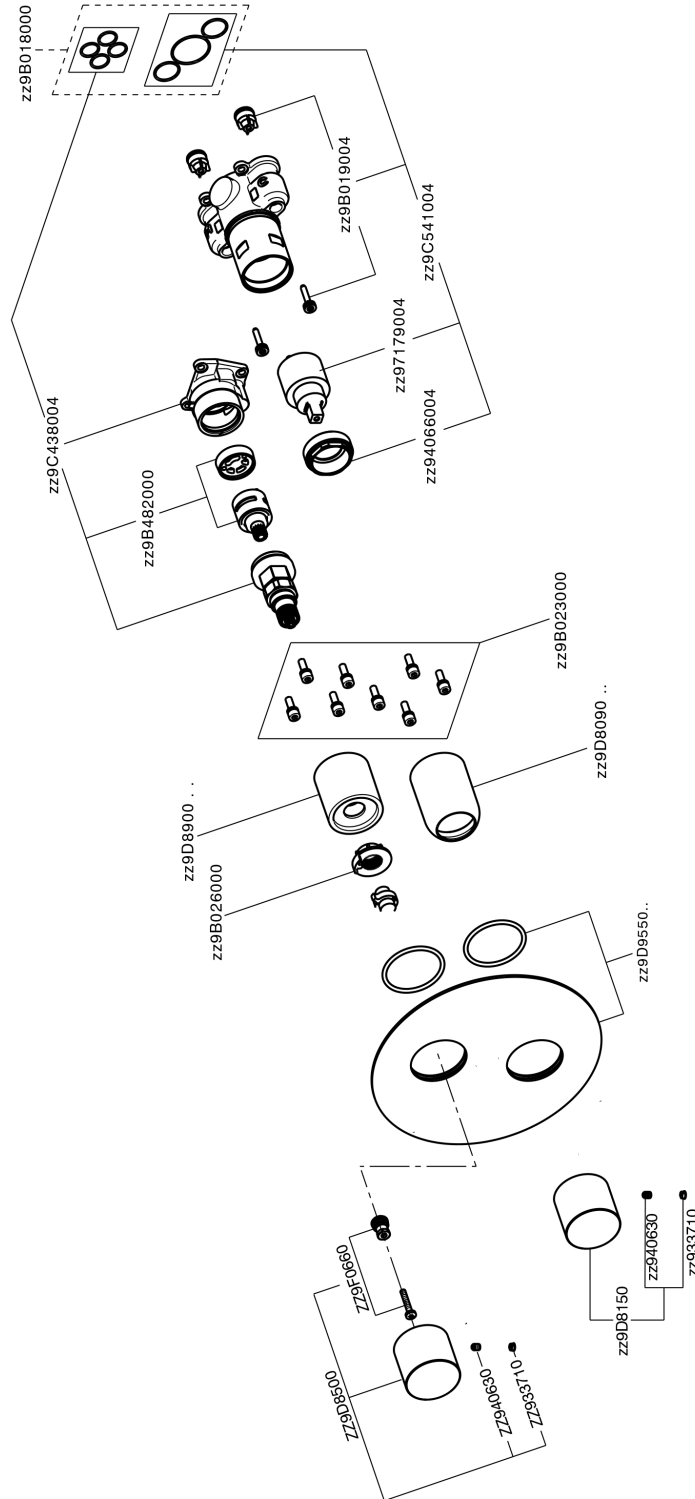

Completo Monocomando per One-Box SMOOTH X32_X30BM030

X30BM030

<https://www.cisal.it/completo-monocomando-per-one-box-smooth-x32-x30bm030>

One-Box Universale per incasso ONE BOX_ZA00B031

ZA00B031

<https://www.cisal.it/one-box-universale-per-incasso-one-box-za00b031>

One-Box Universale per incasso ONE BOX_ZA00B030

ZA00B030

<https://www.cisal.it/one-box-universale-per-incasso-one-box-za00b030>

2026-05-30