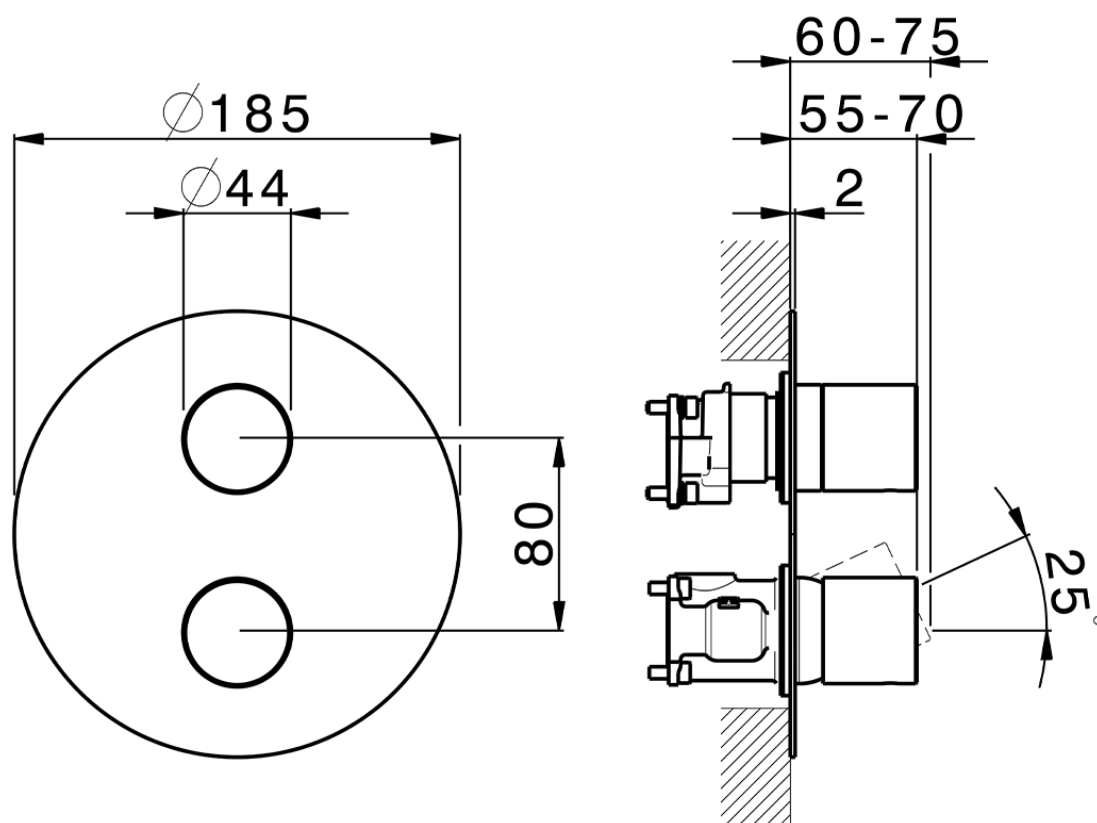

Completo Monocomando per One-Box SMOOTH X32_X30BM030

X30BM030

<https://www.cisal.it/completo-monocomando-per-one-box-smooth-x32-x30bm030>

ZA00B031

<https://www.cisal.it/one-box-universale-per-incasso-one-box-za00b031>