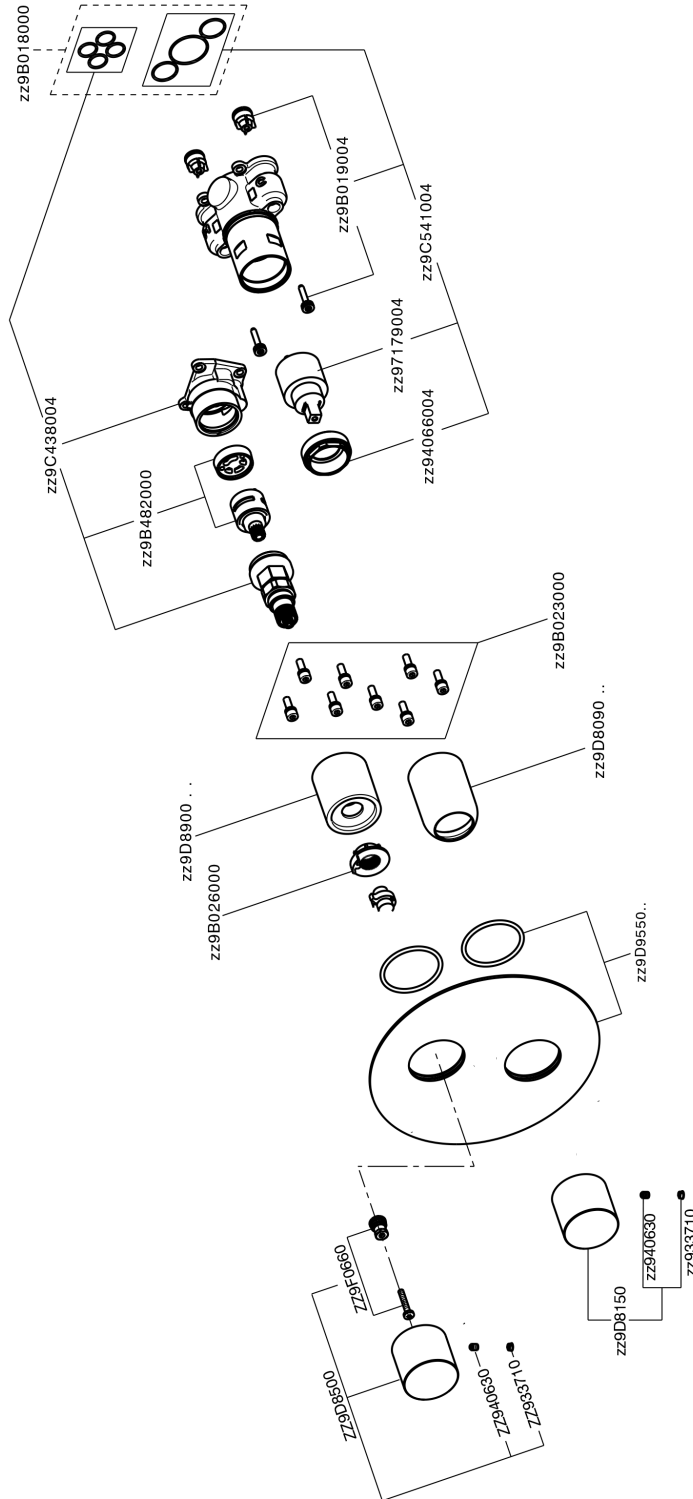

Completo Monocomando per One-Box SMOOTH X32_X30BM030

X30BM030

<https://www.cisal.it/completo-monocomando-per-one-box-smooth-x32-x30bm030>

One-Box Universale per incasso ONE BOX_ZA00B031

ZA00B031

<https://www.cisal.it/one-box-universale-per-incasso-one-box-za00b031>

One-Box Universale per incasso ONE BOX_ZA00B030

ZA00B030

<https://www.cisal.it/one-box-universale-per-incasso-one-box-za00b030>

2026-05-30