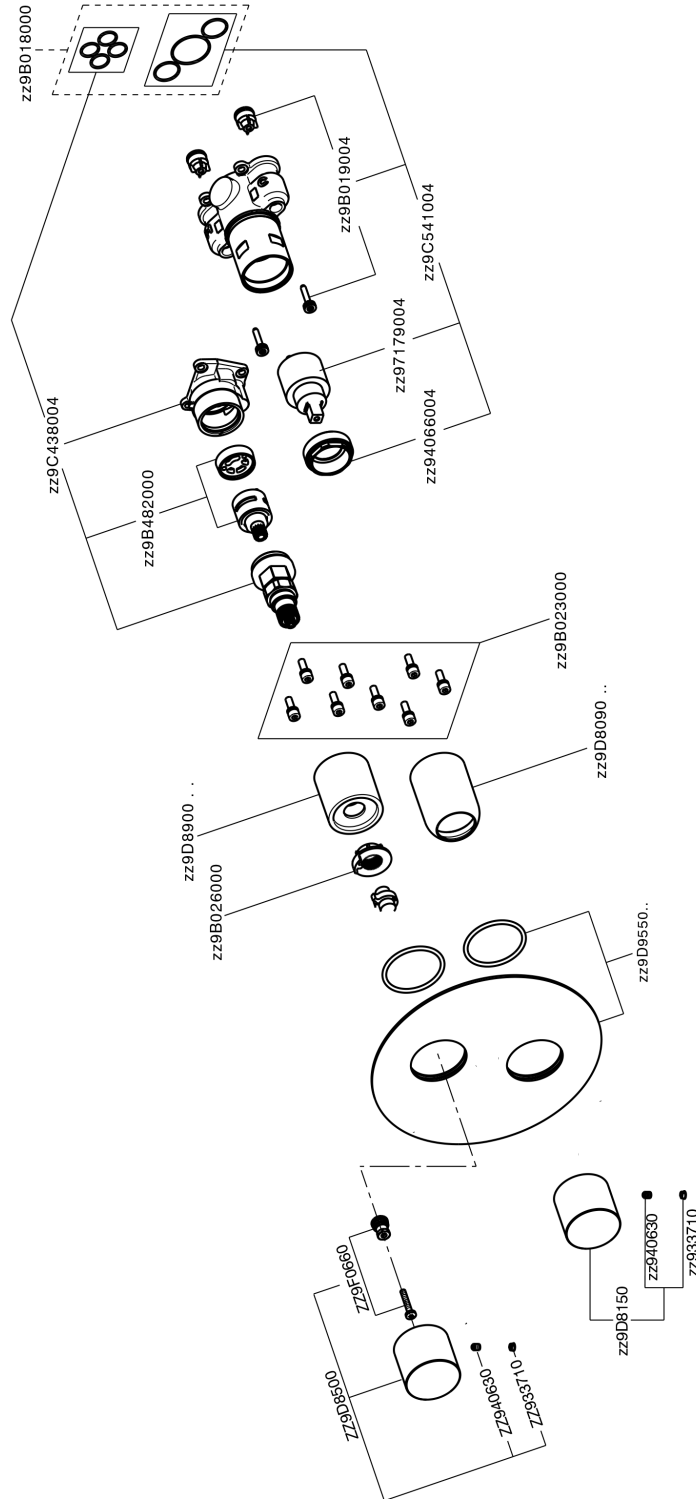

Completo Monocomando per One-Box SMOOTH X32_X30BM030

X30BM030

<https://www.cisal.it/completo-monocomando-per-one-box-smooth-x32-x30bm030>

One-Box Universale per incasso ONE BOX_ZA00B031

ZA00B031

<https://www.cisal.it/one-box-universale-per-incasso-one-box-za00b031>

One-Box Universale per incasso ONE BOX_ZA00B030

ZA00B030

<https://www.cisal.it/one-box-universale-per-incasso-one-box-za00b030>

2026-04-02