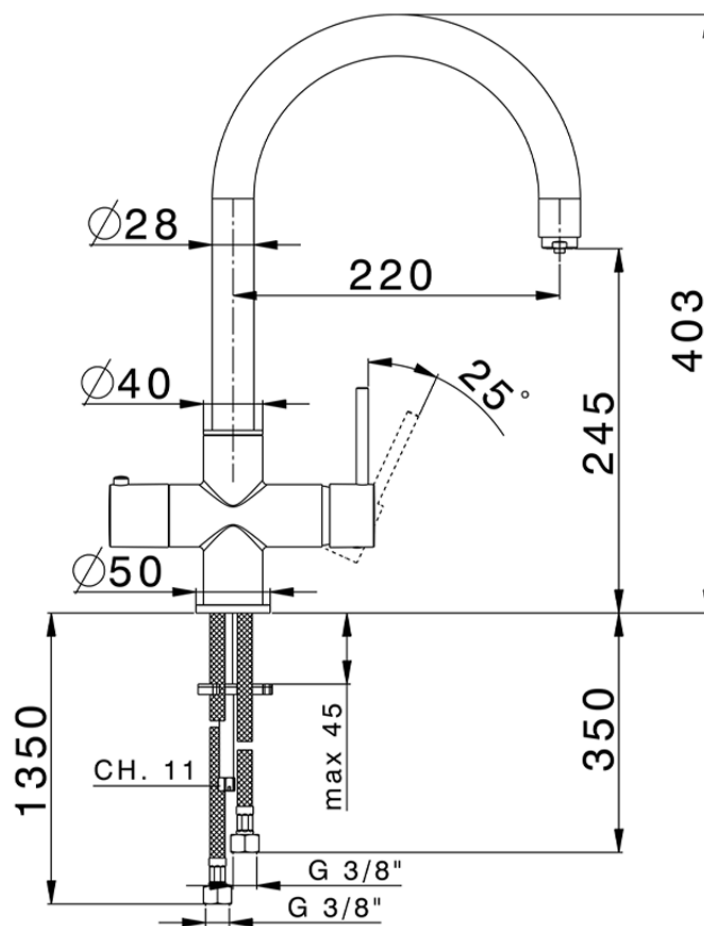

Miscelatore monocomando lavello Cooking100 KITCHEN\_CV001005

CV001005

<https://www.cisal.it/miscelatore-monocomando-lavello-cooking100-kitchen-cv001005>

2026-06-26