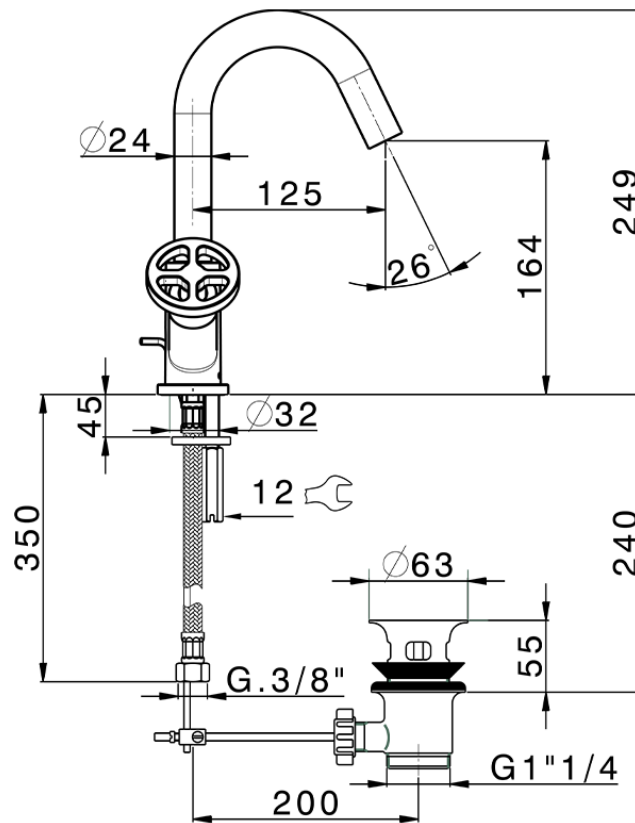

Miscelatore lavabo GRACE_MN000510

MN000510

<https://www.cisal.it/miscelatore-lavabo-grace-mn000510>

2025-12-21