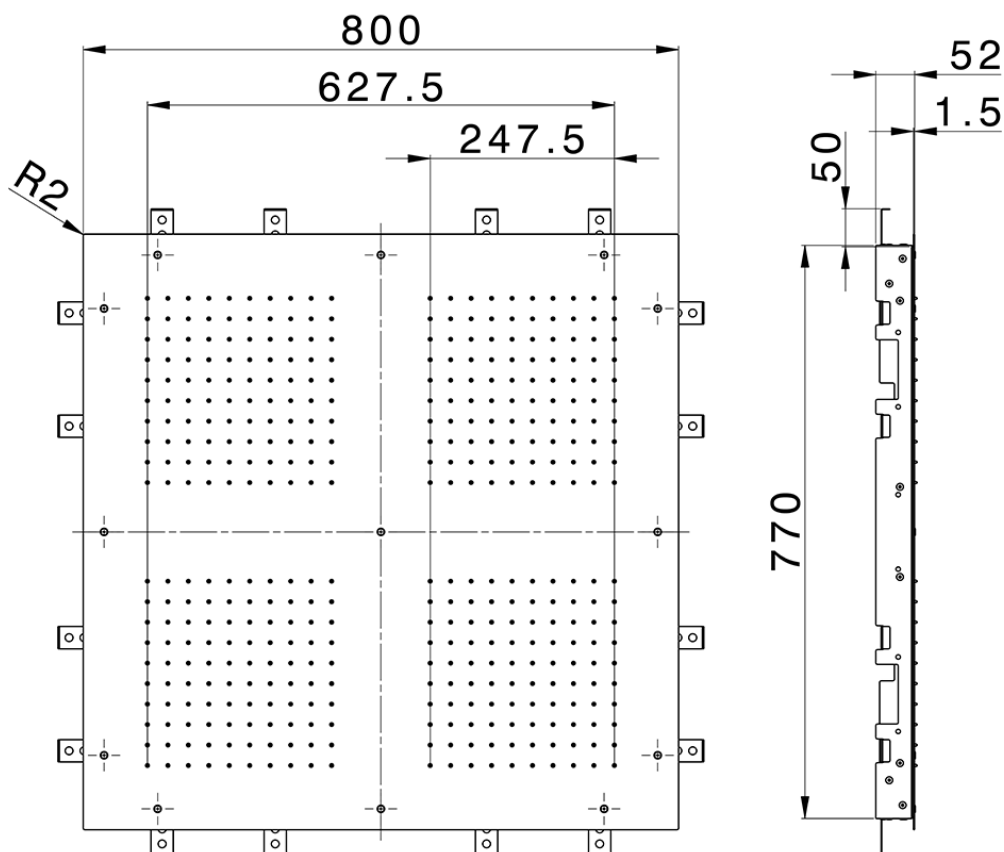

Soffione a soffitto 800x800 mm ZEN SHOWER_ZS0S0150

ZS0S0150

<https://www.cisal.it/soffione-a-soffitto-800x800-mm-zen-shower-zs0s0150>

2026-07-02