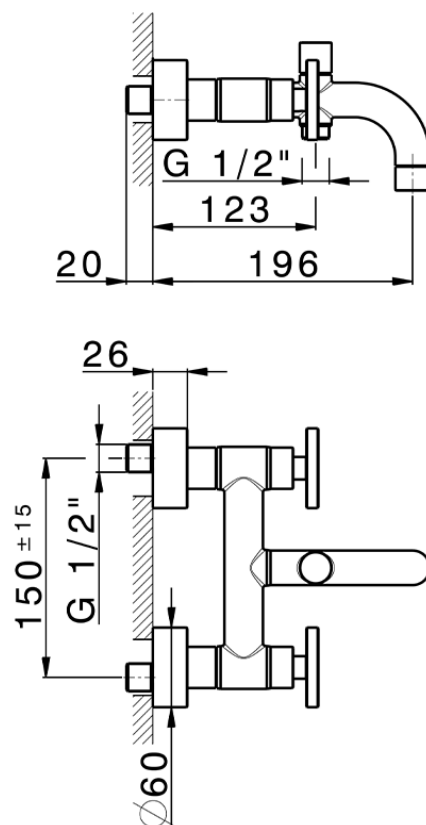

Miscelatore vasca GRACE_MN000130

MN000130

<https://www.cisal.it/miscelatore-vasca-grace-mn000130>

2026-06-21