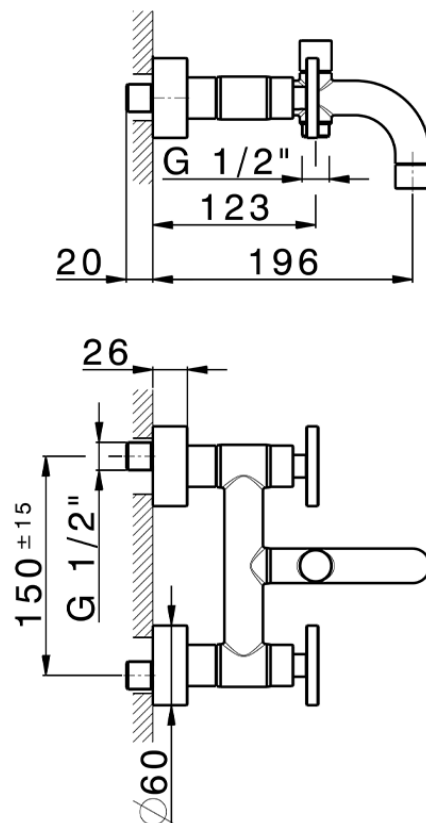

Miscelatore vasca GRACE_MN000130

MN000130

<https://www.cisal.it/miscelatore-vasca-grace-mn000130>

2026-04-30