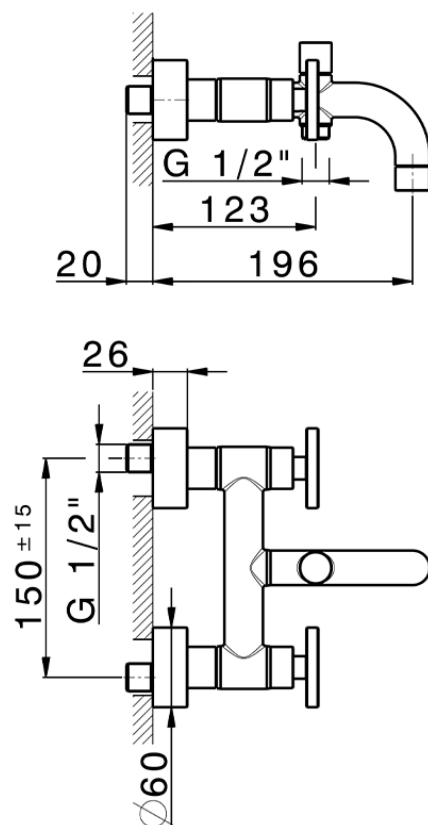

Miscelatore vasca GRACE_MN000130

MN000130

<https://www.cisal.it/miscelatore-vasca-grace-mn000130>

2026-04-30