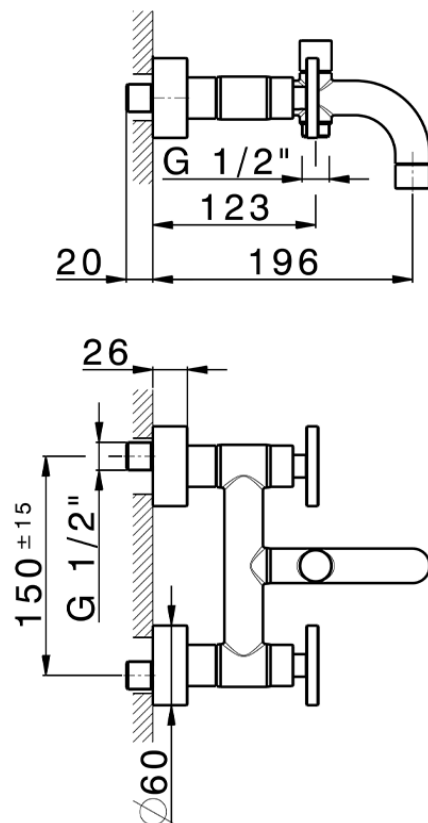

Miscelatore vasca GRACE_MN000130

MN000130

<https://www.cisal.it/miscelatore-vasca-grace-mn000130>

2026-06-21