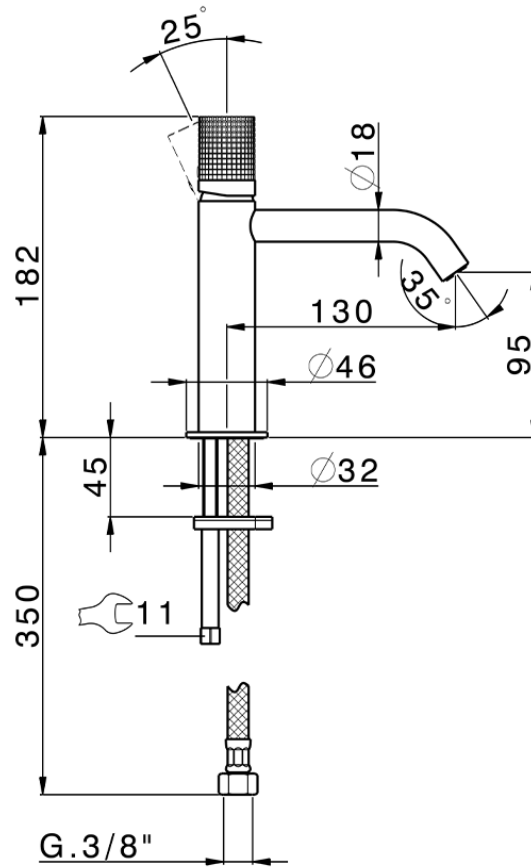

## Miscelatore monocomando lavabo large NUANCE X32\_X1000504

X1000504

<https://www.cisal.it/miscelatore-monocomando-lavabo-large-nuance-x32-x1000504>

2026-04-16