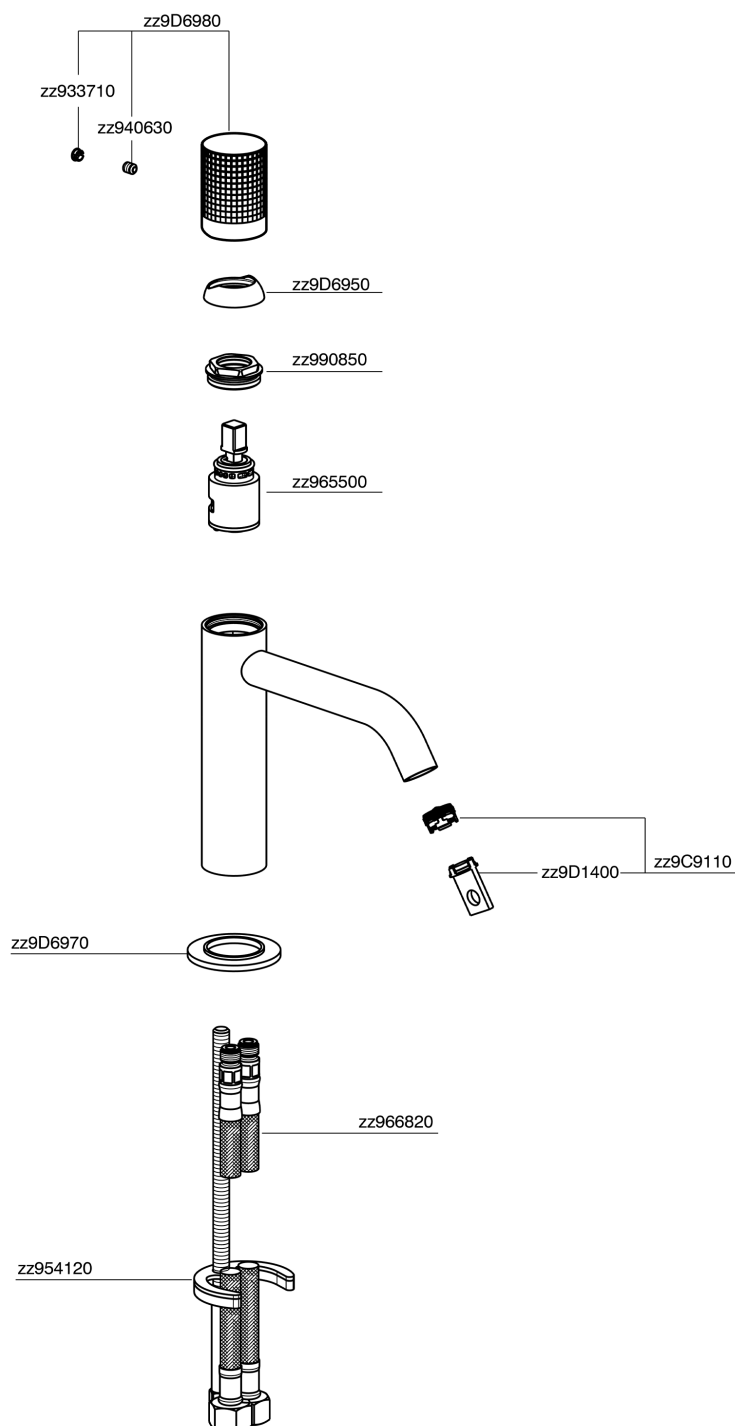

## Miscelatore monocomando lavabo large NUANCE X32\_X1000504

X1000504

<https://www.cisal.it/miscelatore-monocomando-lavabo-large-nuance-x32-x1000504>

2026-06-12