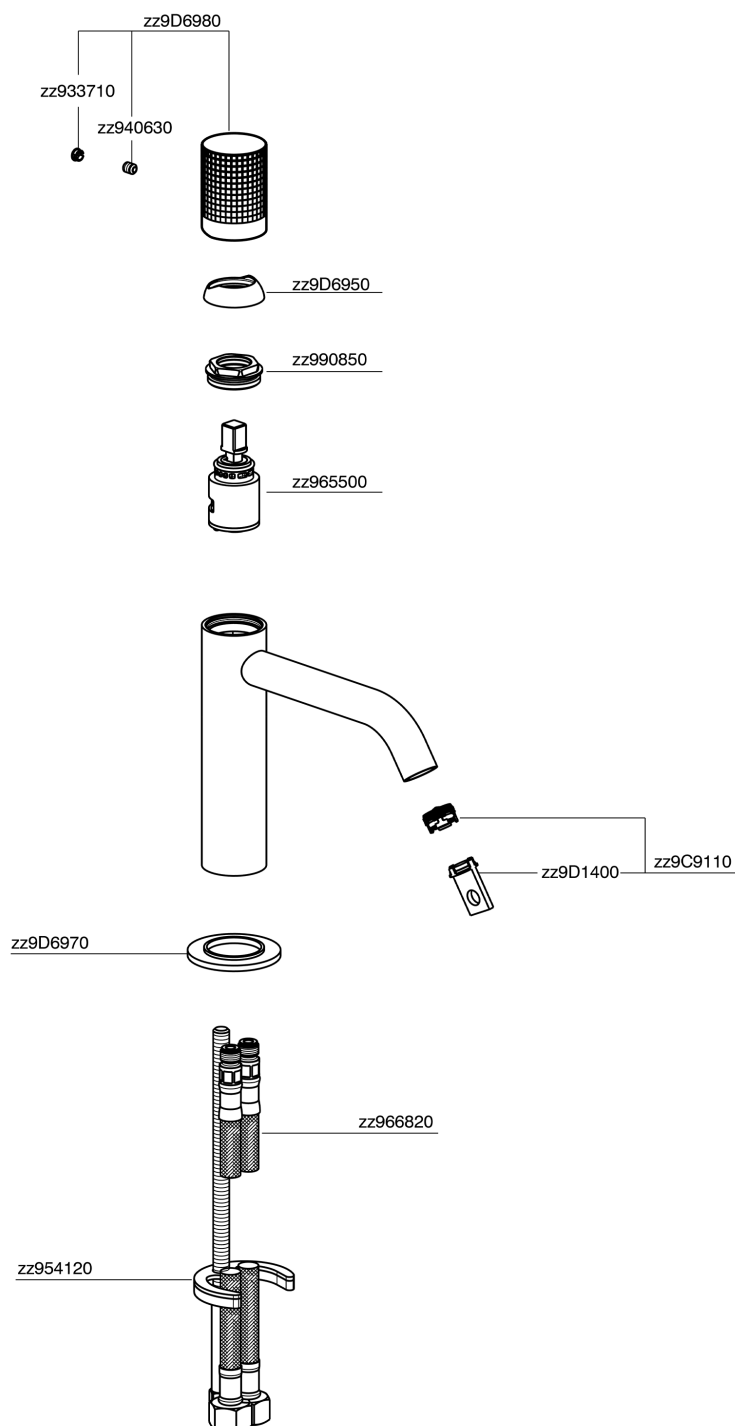

## Miscelatore monocomando lavabo large NUANCE X32\_X1000504

X1000504

<https://www.cisal.it/miscelatore-monocomando-lavabo-large-nuance-x32-x1000504>

2026-04-16