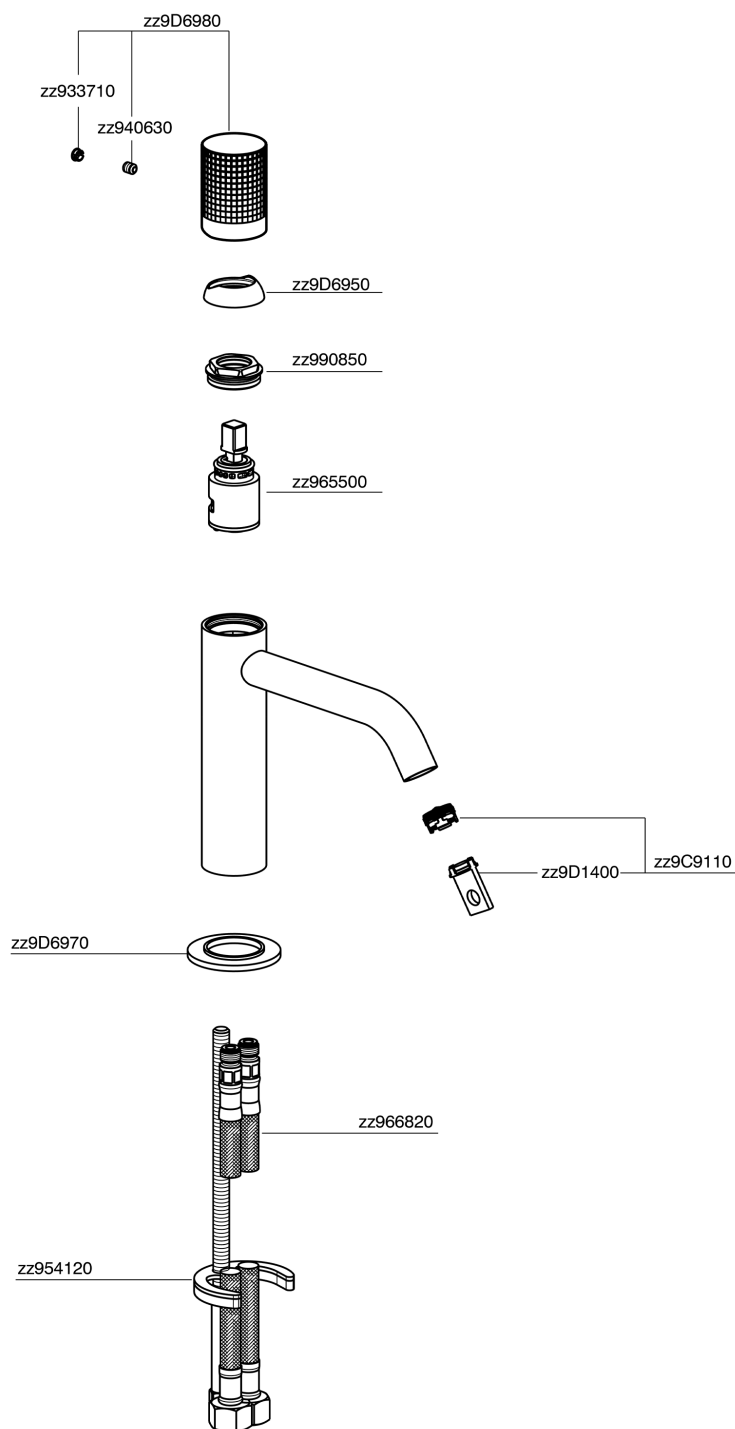

Miscelatore monocomando lavabo large NUANCE X32_X1000504

X1000504

<https://www.cisal.it/miscelatore-monocomando-lavabo-large-nuance-x32-x1000504>

2026-06-12