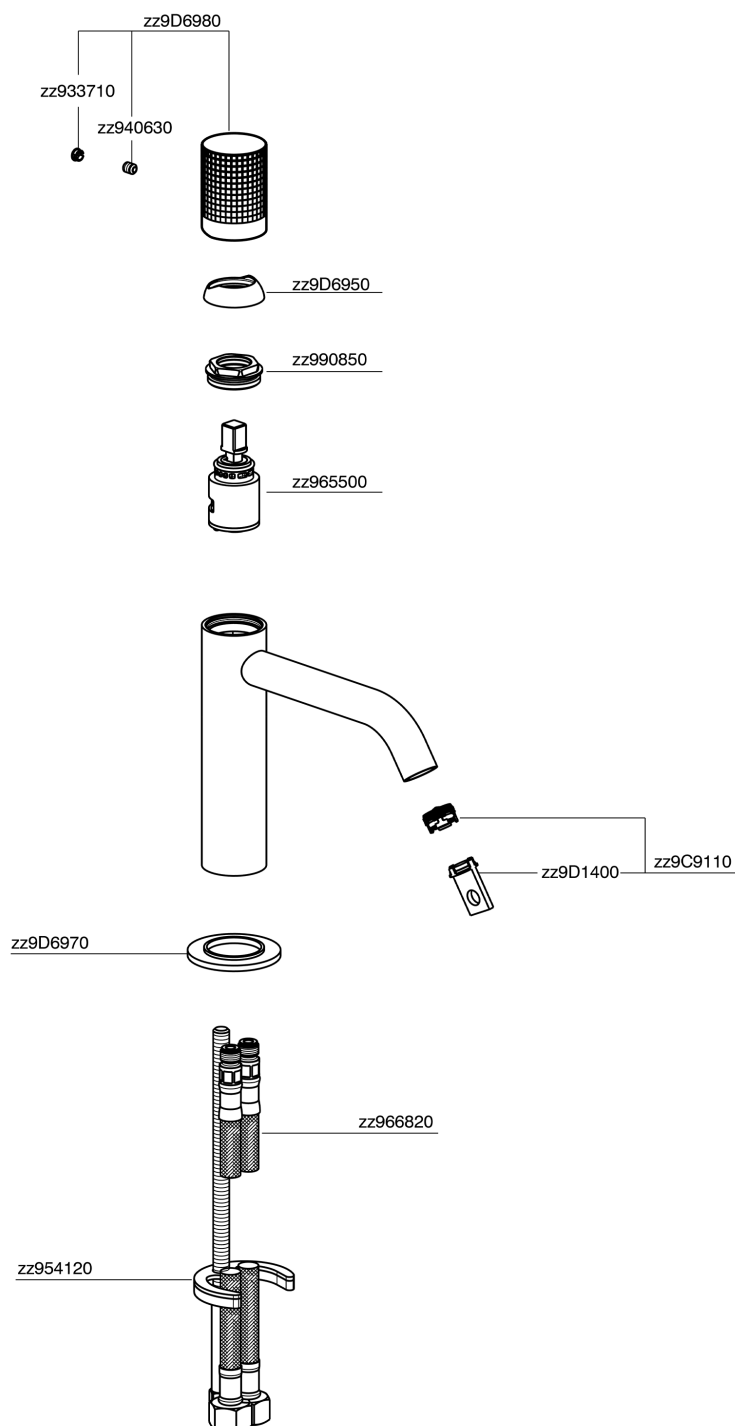

Miscelatore monocomando lavabo large NUANCE X32_X1000504

X1000504

<https://www.cisal.it/miscelatore-monocomando-lavabo-large-nuance-x32-x1000504>

2026-04-16