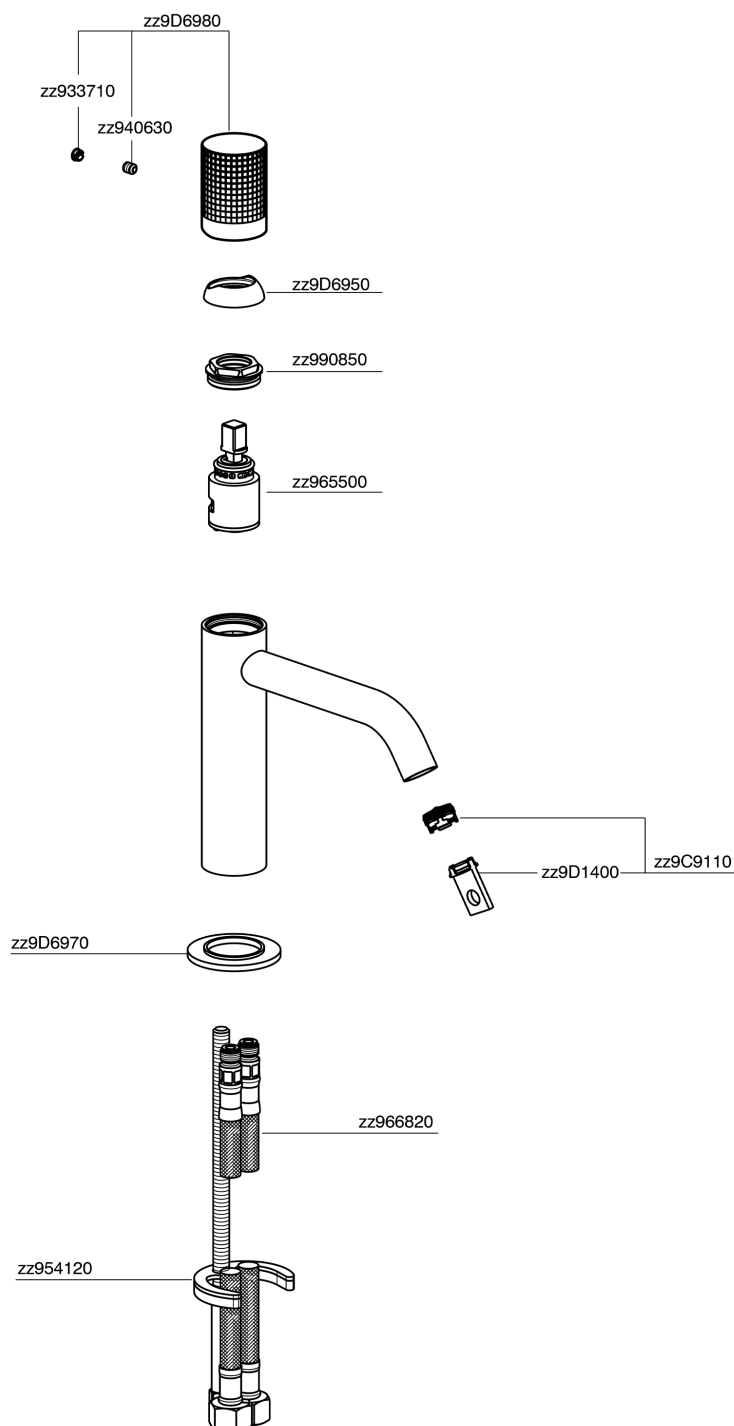

Miscelatore monocomando lavabo large NUANCE X32_X1000504

X1000504

<https://www.cisal.it/miscelatore-monocomando-lavabo-large-nuance-x32-x1000504>

2026-06-11