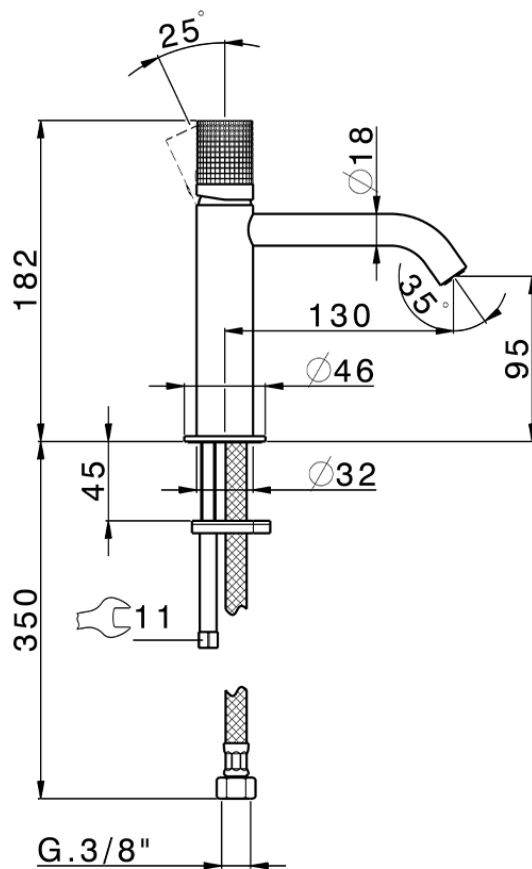

## Miscelatore monocomando lavabo large NUANCE X32\_X1000504

X1000504

<https://www.cisal.it/miscelatore-monocomando-lavabo-large-nuance-x32-x1000504>

2026-06-11