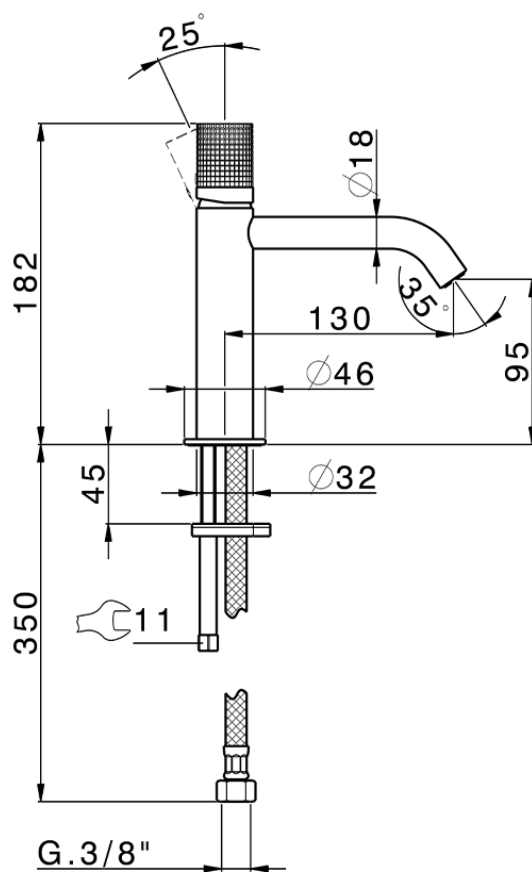

Miscelatore monocomando lavabo large NUANCE X32_X1000504

X1000504

<https://www.cisal.it/miscelatore-monocomando-lavabo-large-nuance-x32-x1000504>

2026-04-27