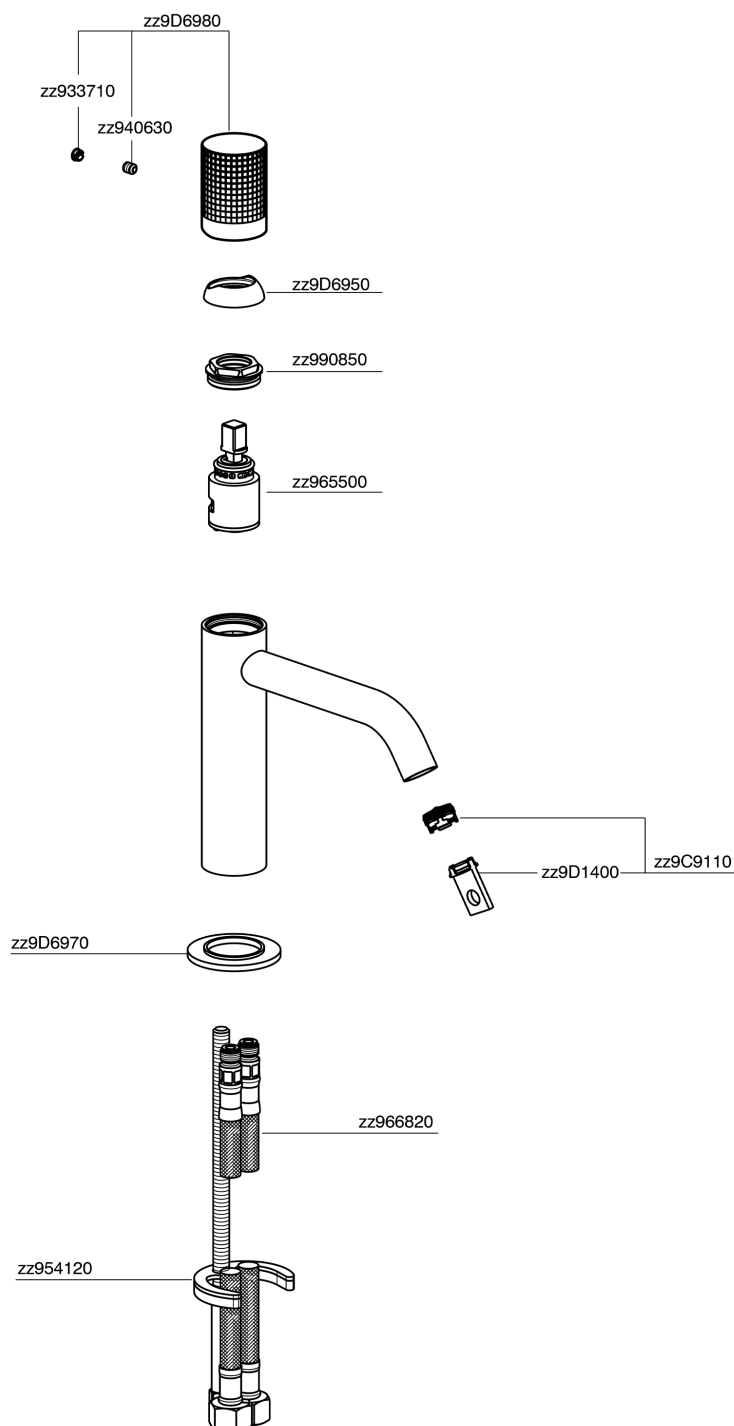

## Miscelatore monocomando lavabo large NUANCE X32\_X1000504

X1000504

<https://www.cisal.it/miscelatore-monocomando-lavabo-large-nuance-x32-x1000504>

2026-06-11