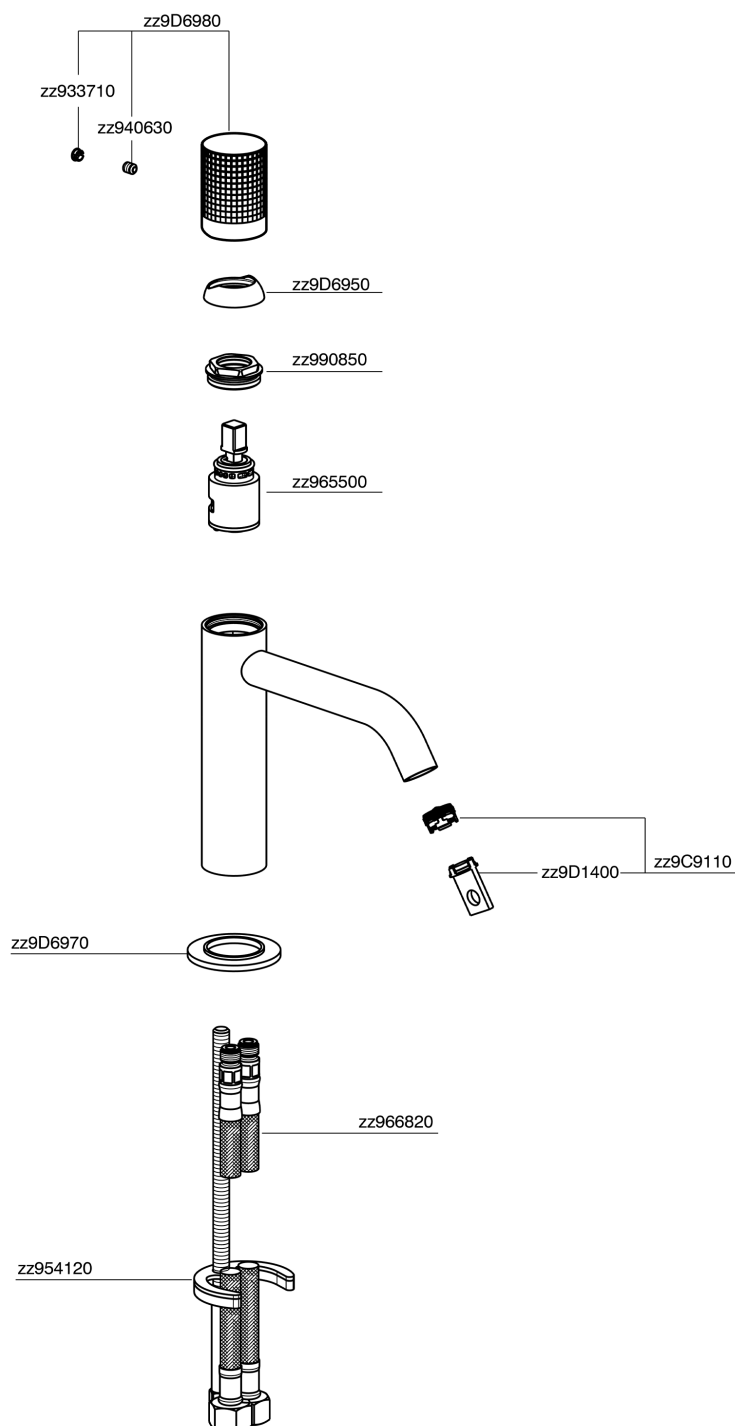

Miscelatore monocomando lavabo large NUANCE X32_X1000504

X1000504

<https://www.cisal.it/miscelatore-monocomando-lavabo-large-nuance-x32-x1000504>

2026-04-27