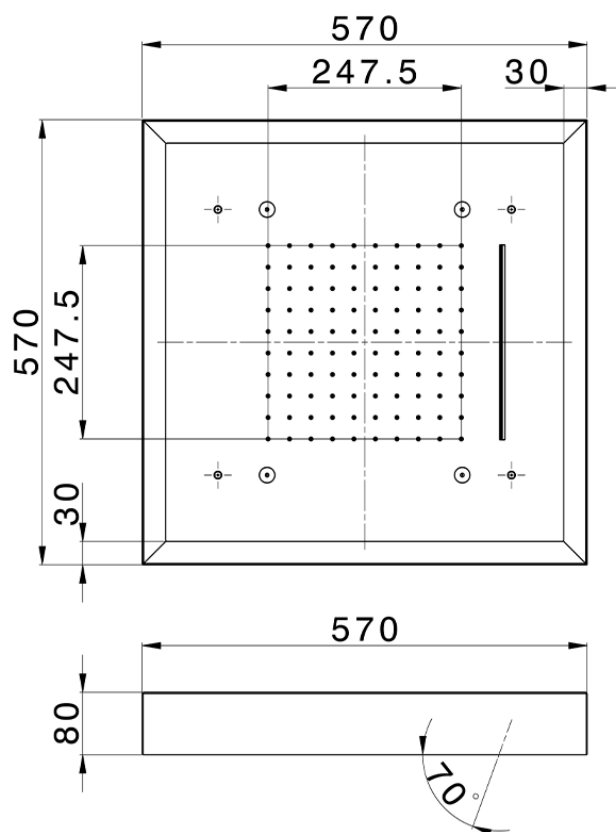

Soffione a soffitto con cromoterapia 570x570 mm WELLNESS_ZS0C0165

ZS0C0165

<https://www.cisal.it/soffione-a-soffitto-con-cromoterapia-570x570-mm-wellness-zs0c0165>

2026-06-27