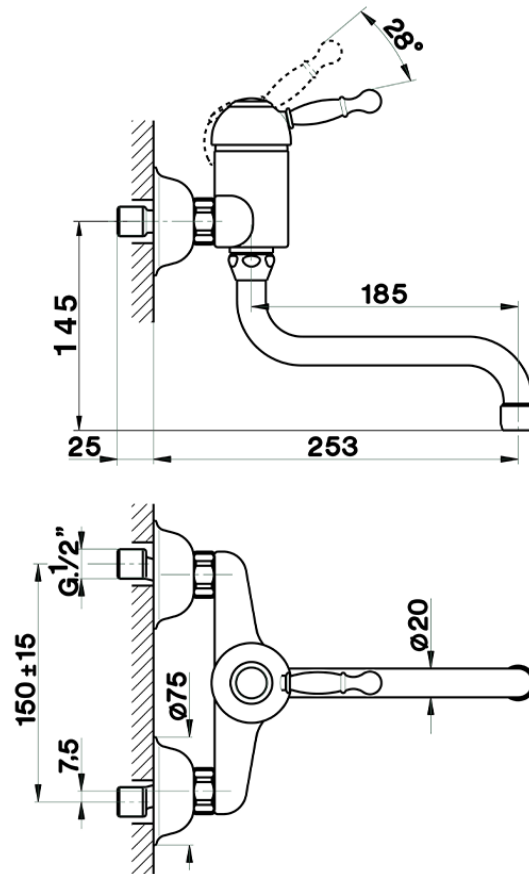

## Miscelatore monocomando lavello a parete KITCHEN\_AY000400

AY000400

<https://www.cisal.it/miscelatore-monocomando-lavello-a-parete-kitchen-ay000400>

2026-04-02