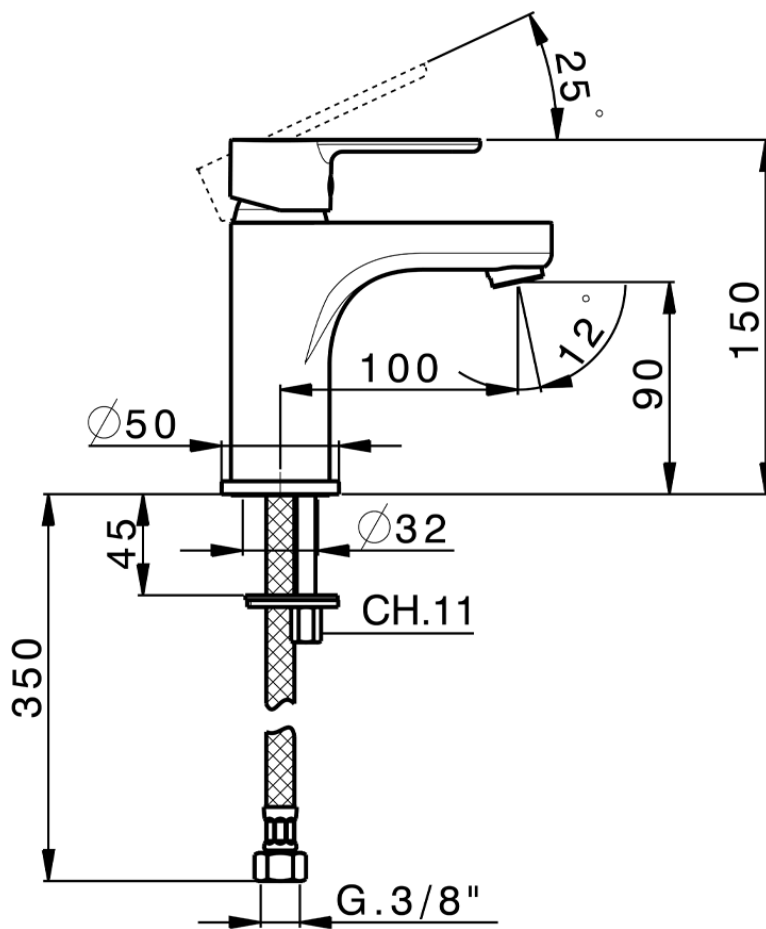

Miscelatore monocomando lavabo large TENDER_C2000500

C2000500

<https://www.cisal.it/miscelatore-monocomando-lavabo-large-tender-c2000500>

2026-04-30