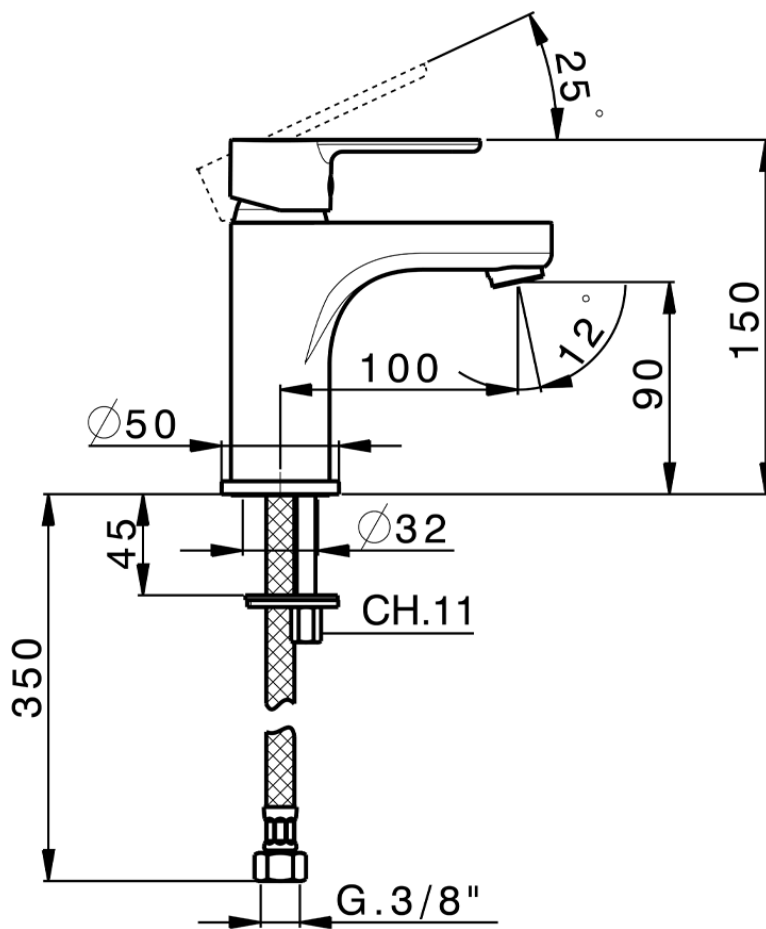

Miscelatore monocomando lavabo large TENDER_C2000500

C2000500

<https://www.cisal.it/miscelatore-monocomando-lavabo-large-tender-c2000500>

2026-07-04