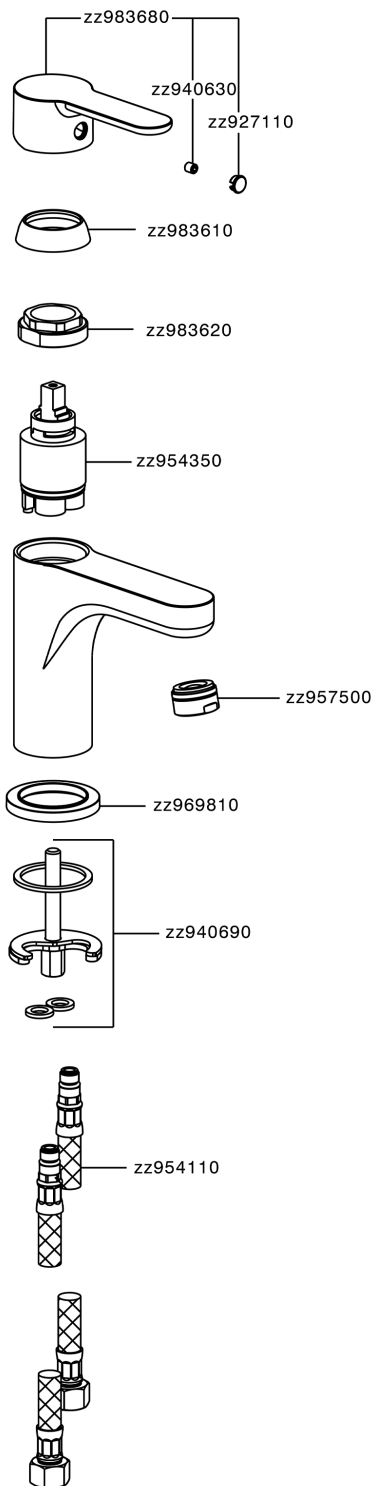

Miscelatore monocomando lavabo large TENDER_C2000500

C2000500

<https://www.cisal.it/miscelatore-monocomando-lavabo-large-tender-c2000500>

2026-04-30