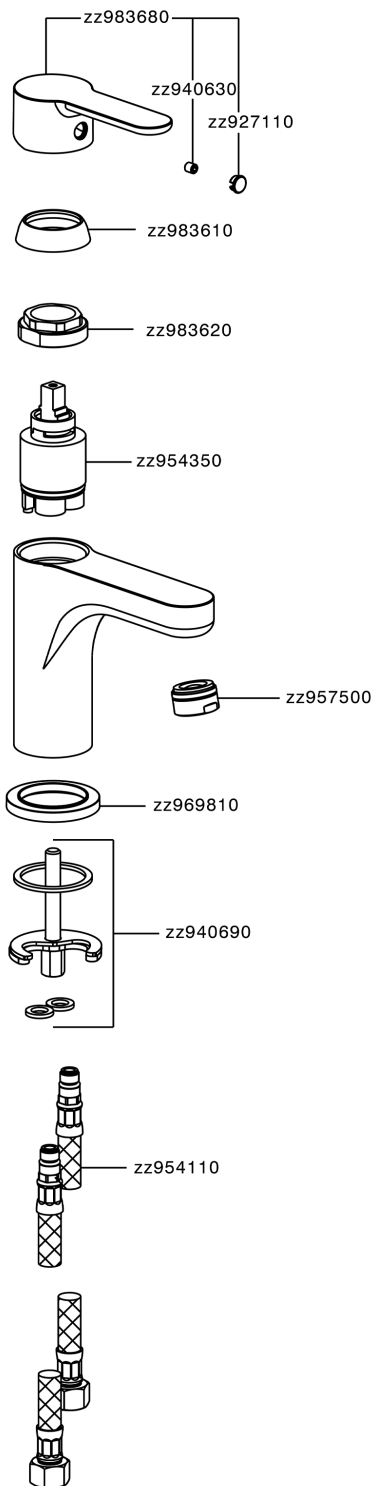

Miscelatore monocomando lavabo large TENDER_C2000500

C2000500

<https://www.cisal.it/miscelatore-monocomando-lavabo-large-tender-c2000500>

2026-07-04