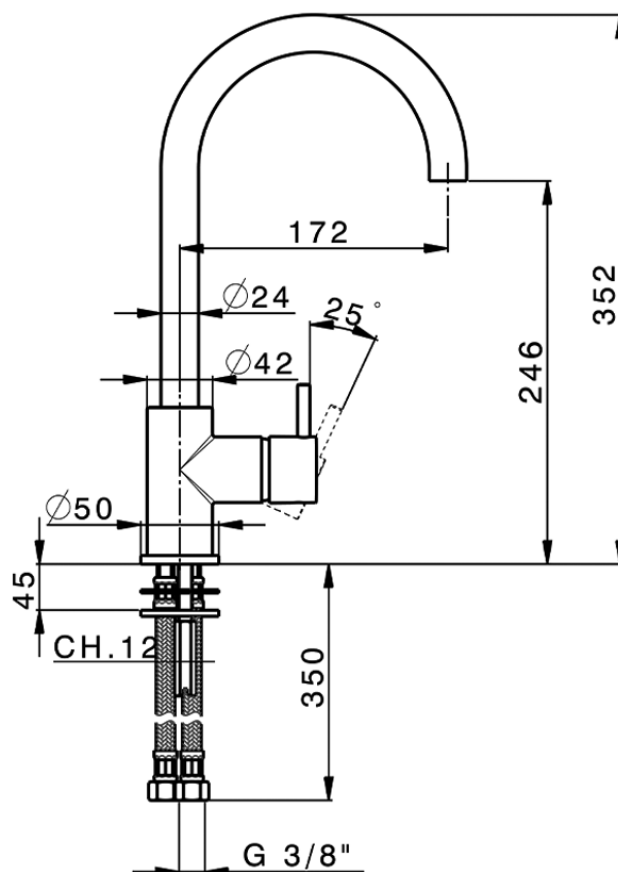

Miscelatore monocomando lavello EnergySave NUOVA LESS_LN000535

LN000535

<https://www.cisal.it/miscelatore-monocomando-lavello-energysave-nuova-less-ln000535>

2026-06-09