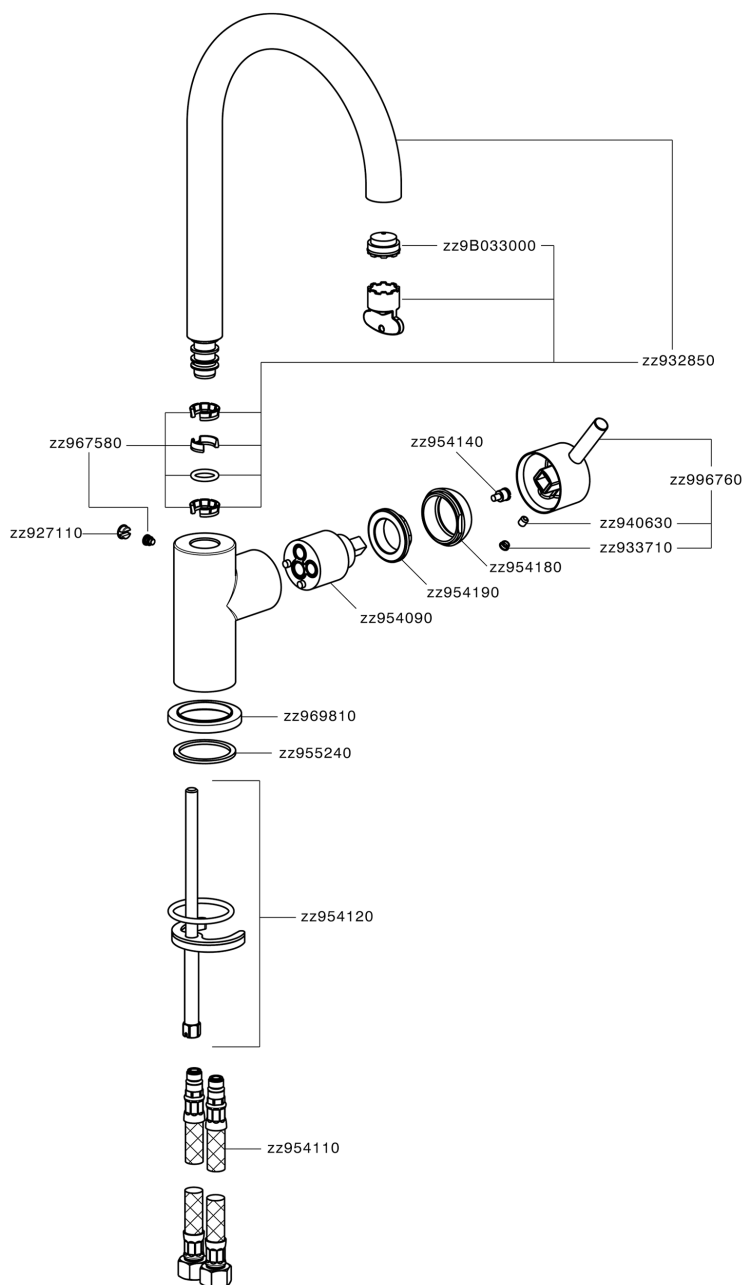

Miscelatore monocomando lavello EnergySave NUOVA LESS_LN000535

LN000535

<https://www.cisal.it/miscelatore-monocomando-lavello-energysave-nuova-less-ln000535>

2026-06-09