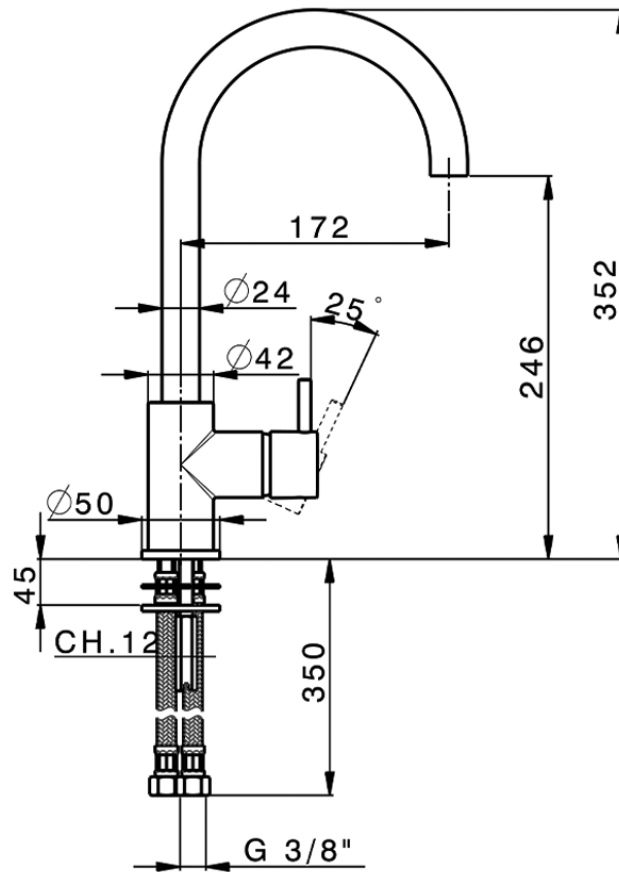

Miscelatore monocomando lavello EnergySave NUOVA LESS_LN000535

LN000535

<https://www.cisal.it/miscelatore-monocomando-lavello-energysave-nuova-less-ln000535>

2026-05-14