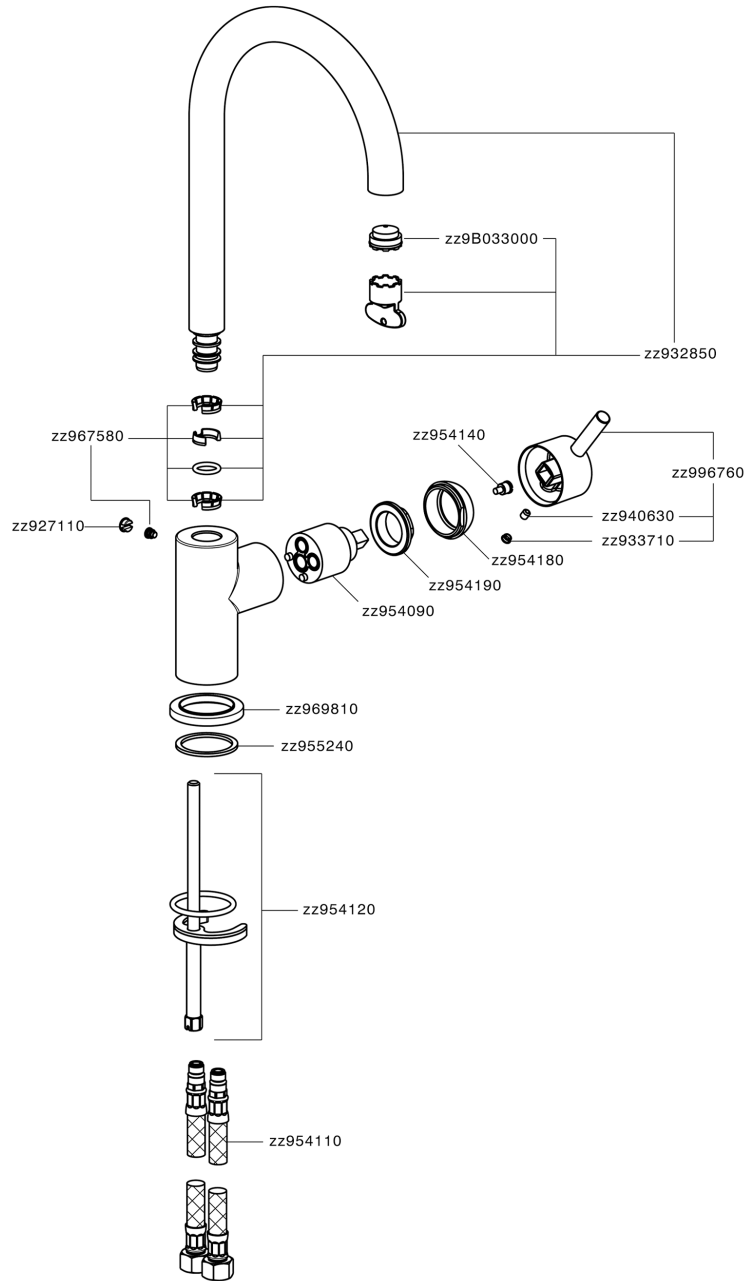

Miscelatore monocomando lavello EnergySave NUOVA LESS_LN000535

LN000535

<https://www.cisal.it/miscelatore-monocomando-lavello-energysave-nuova-less-ln000535>

2026-07-03