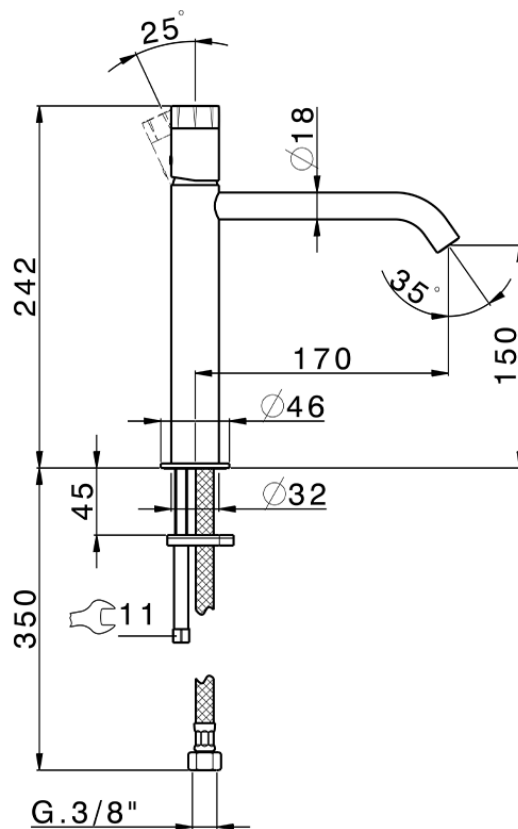

Miscelatore monocomando lavabo medio MARBLE X32_X5001504

X5001504

<https://www.cisal.it/miscelatore-monocomando-lavabo-medio-marble-x32-x5001504>

2026-04-05