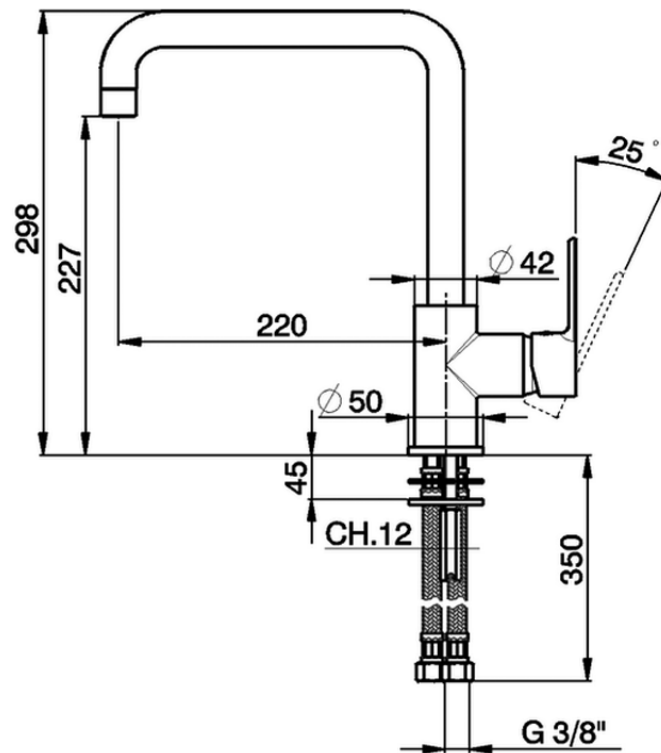

## Miscelatore monocomando lavello EnergySave KITCHEN\_C2002535

C2002535

<https://www.cisal.it/miscelatore-monocomando-lavello-energysave-kitchen-c2002535>

2026-06-20