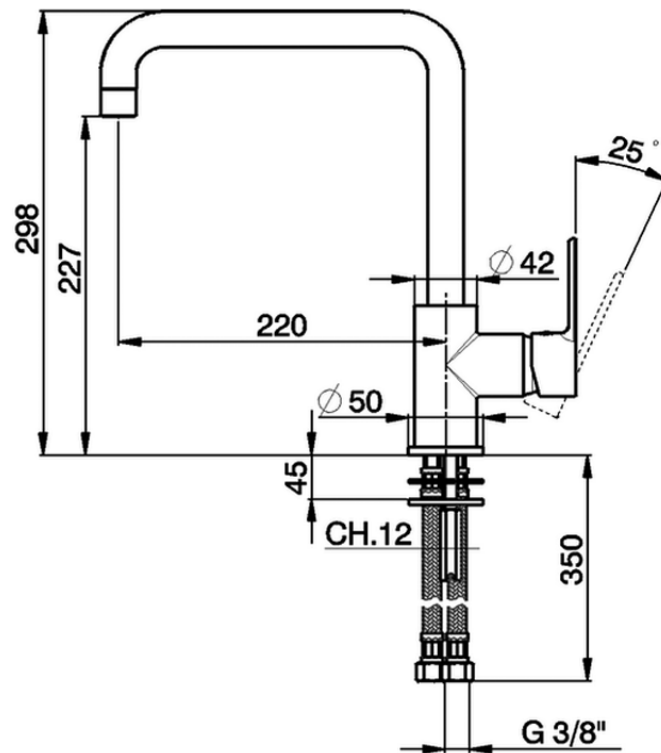

## Miscelatore monocomando lavello EnergySave KITCHEN\_C2002535

C2002535

<https://www.cisal.it/miscelatore-monocomando-lavello-energysave-kitchen-c2002535>

2026-05-03