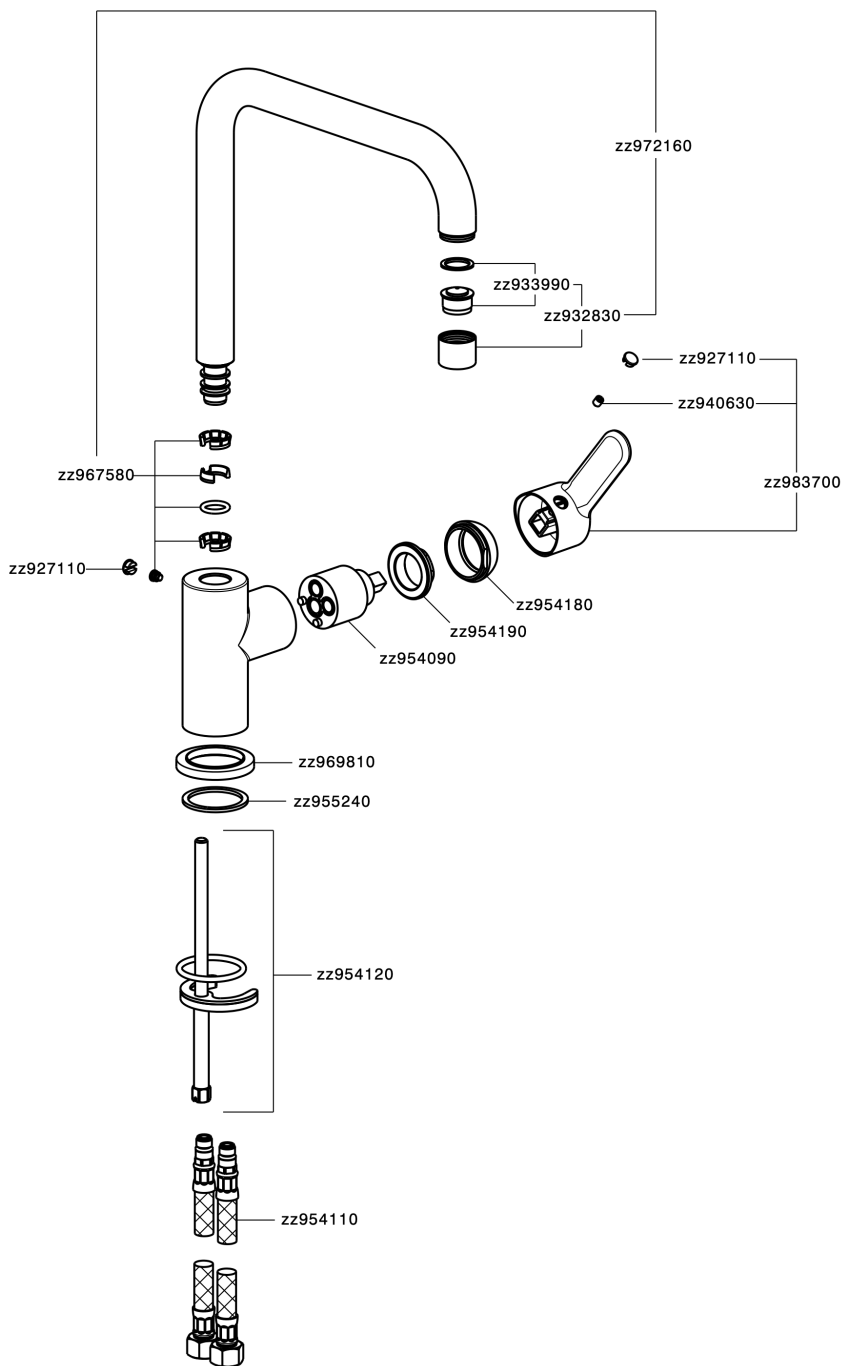

Miscelatore monocomando lavello EnergySave KITCHEN_C2002535

C2002535

<https://www.cisal.it/miscelatore-monocomando-lavello-energysave-kitchen-c2002535>

2026-06-20