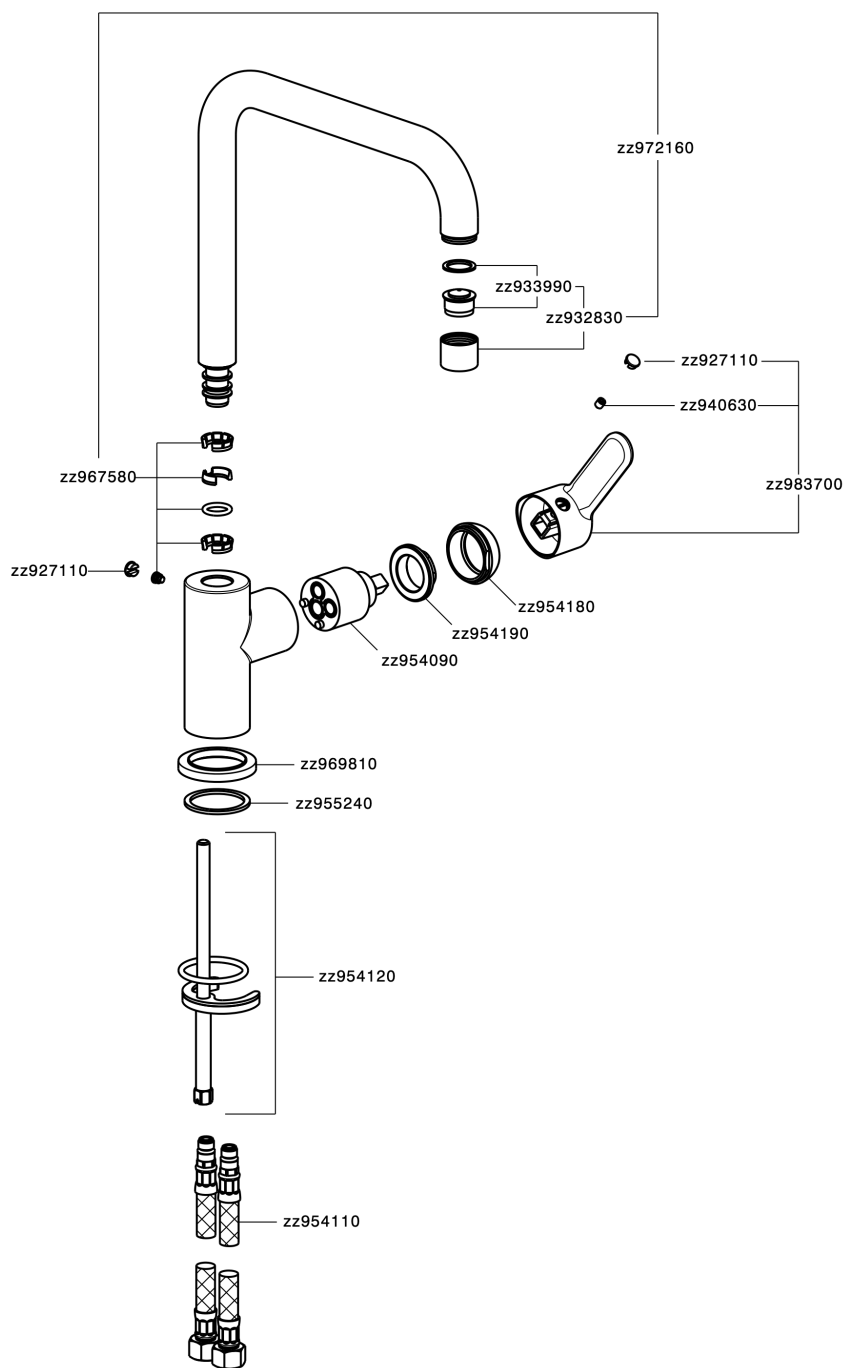

Miscelatore monocomando lavello EnergySave KITCHEN_C2002535

C2002535

<https://www.cisal.it/miscelatore-monocomando-lavello-energysave-kitchen-c2002535>

2026-05-03