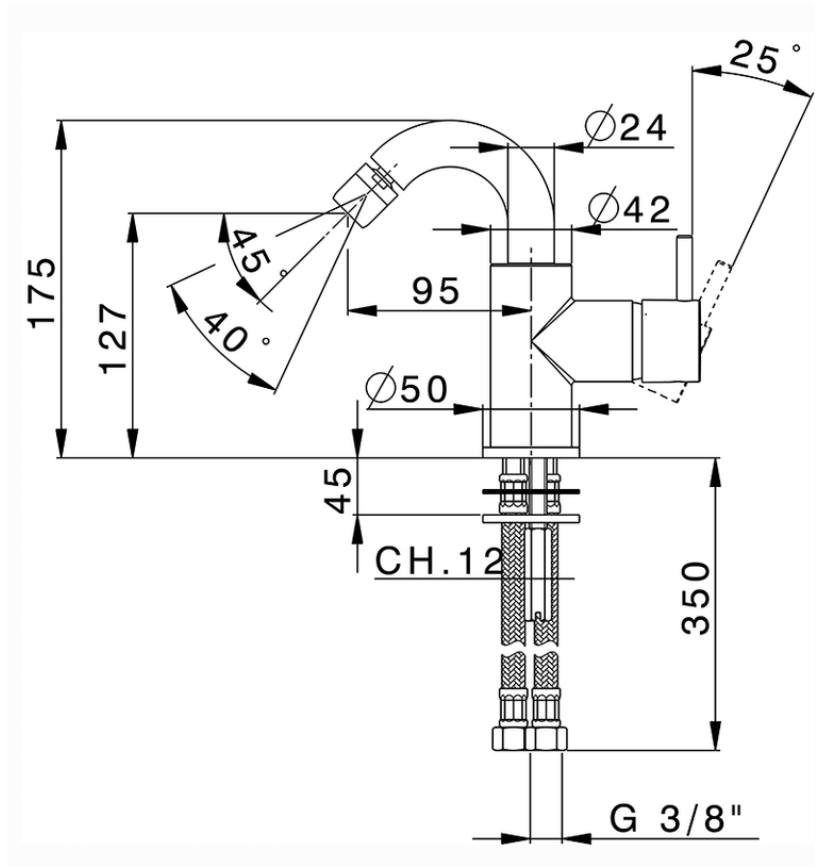

**Miscelatore monocomando bidet EnergySave NUOVA LESS\_LN002565**

LN002565

<https://www.cisal.it/miscelatore-monocomando-bidet-energysave-nuova-less-ln002565>

2026-07-04