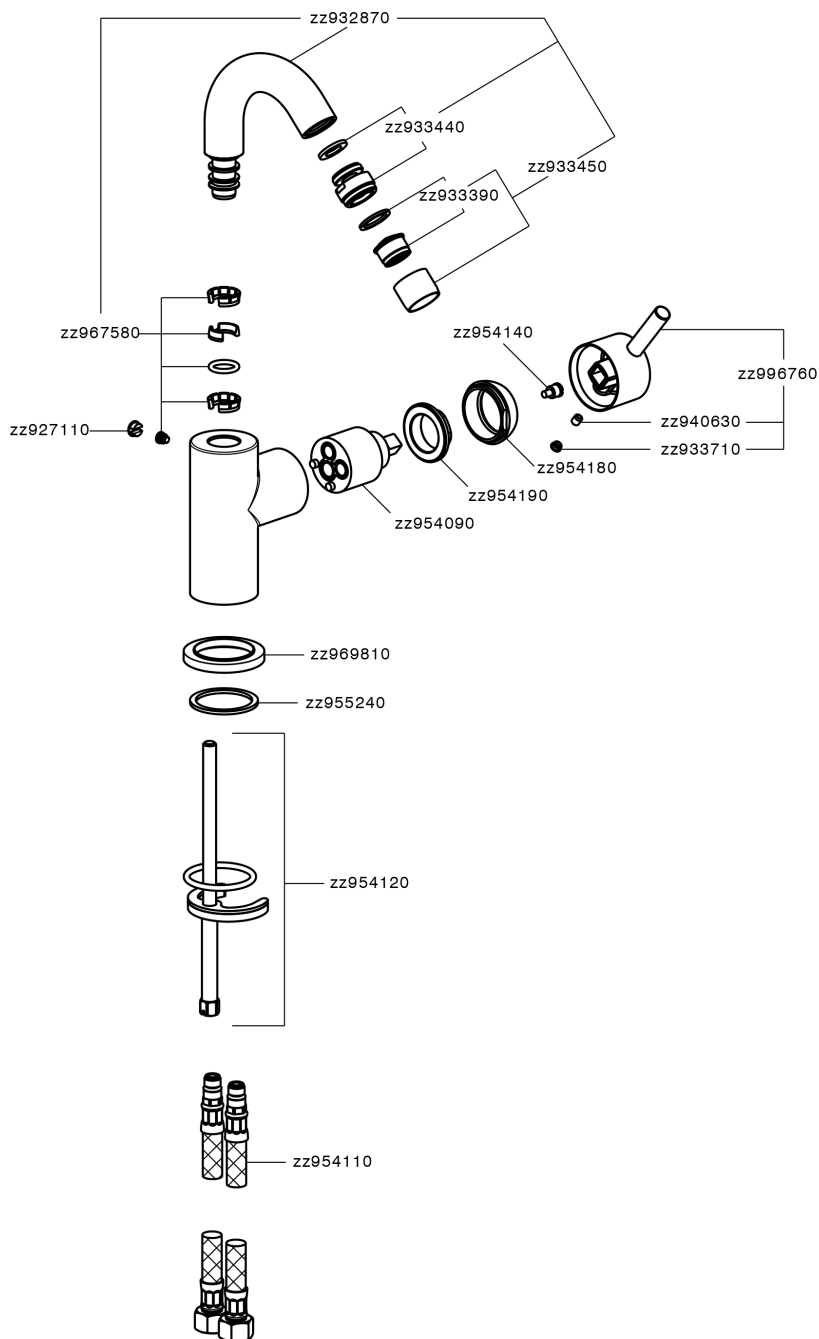

## Miscelatore monocomando bidet EnergySave NUOVA LESS\_LN002565

LN002565

<https://www.cisal.it/miscelatore-monocomando-bidet-energysave-nuova-less-ln002565>

2026-07-04