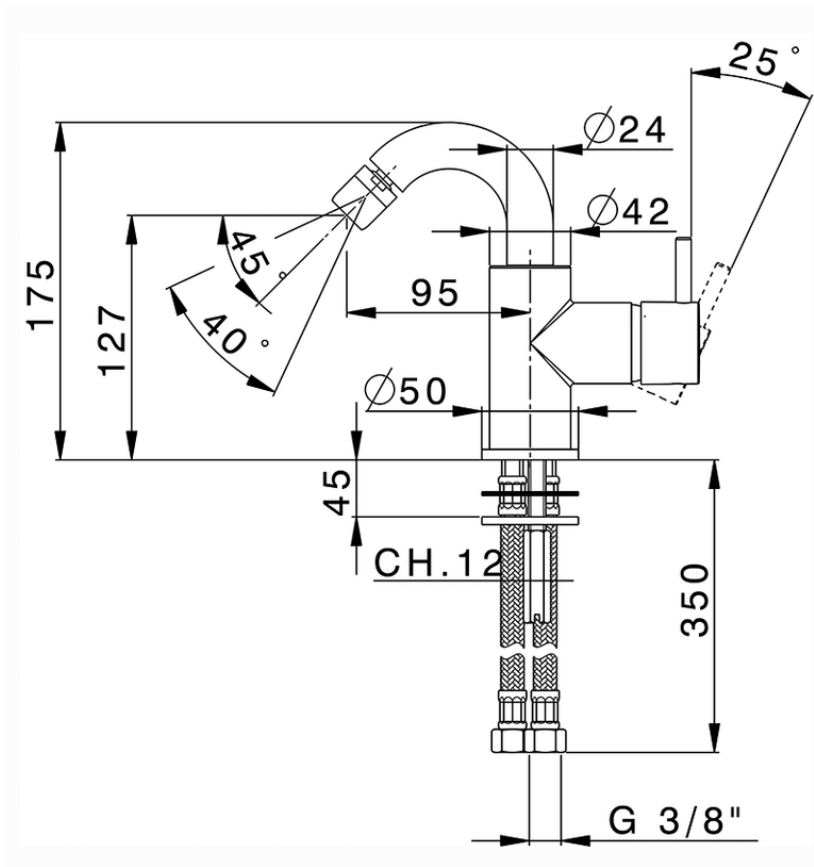

Miscelatore monocomando bidet EnergySave NUOVA LESS_LN002565

LN002565

<https://www.cisal.it/miscelatore-monocomando-bidet-energysave-nuova-less-ln002565>

2026-05-20