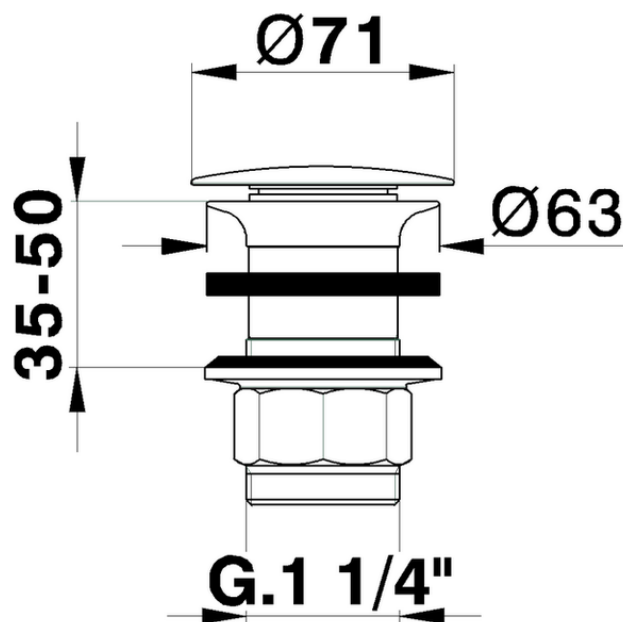

Piletta 1"1/4 per lavabo COMPLEMENTI_ZA001610

ZA001610

<https://www.cisal.it/piletta-11-4-per-lavabo-complementi-za001610>

2026-06-17